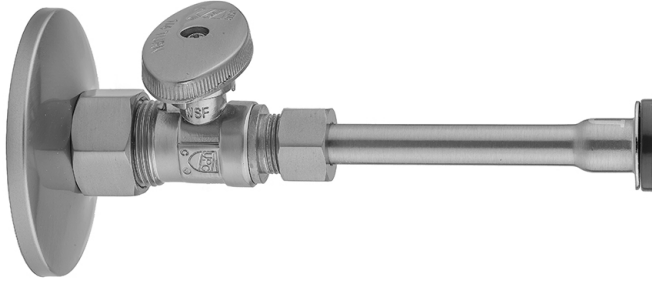

# Quarter Turn Straight Pattern 5/8" O.D. Compression (Fits 1/2" Copper) x 3/8" O.D. Toilet Supply Kit with Oval Handle, 20" Supply Tube, Escutcheon

**Model #: 622-8-72-**

## FEATURES:

- Complete Toilet Supply Kit
- Kit contains:
  - (1) Quarter Turn Straight Pattern 5/8" O.D. Compression (Fits 1/2" Copper) x 3/8" O.D. Supply Valve with Oval Handle P/N 622-8
  - (1) 20" Copper Supply Tube P/N 772
  - (1) Escutcheon P/N 7463 (ULB P/N 6015)

## AVAILABLE FINISHES:

Polished Chrome (PCH)	Satin Chrome (SC)	Bronze Umber (BU)
Satin Nickel (SN)	Pewter (PEW)	Caramel Bronze (CB)
Polished Nickel (PN)	Antique Brass (AB)	Antique Copper (ACU)
Oil-Rubbed Bronze (ORB)	Polished Brass (PB)	Polished Copper (PCU)
Vintage Bronze (VB)	Satin Brass (SB)	Matte Black (MBK)
Satin Gold (SG)	Polished Gold (PG)	Black Nickel (BKN)
Bombay Gold (BG)	Jewelers Gold (JG)	Europa Bronze (EB)
White (WH)	Sedona Beige (SDB)	Tristan Brass (TB)
Satin Cooper (SCU)		

## SPECIFICATION DRAWING:

COMPONENTS	
DESCRIPTION	QTY:
STRAIGHT VALVE - OVAL HANDLE	1
20" X 3/8" O.D. SUPPLY TUBE	1
ESCUTCHEON	1
PLASTIC FILL VALVE COUPLING NUT	1