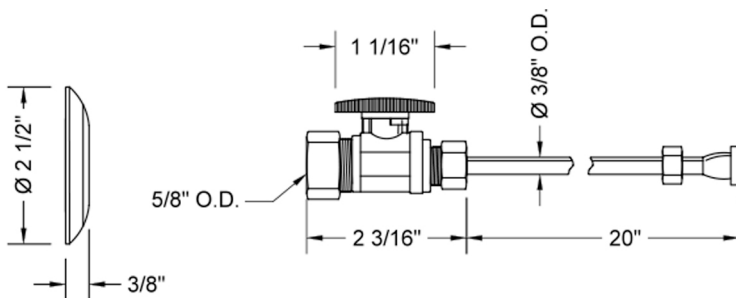

# Quarter Turn Straight Pattern 5/8" O.D. Compression (Fits 1/2" Copper) x 3/8" O.D. Toilet Supply Kit with Oval Handle, 20" Supply Tube, Escutcheon

**Model #: 622-8-72-**

## FEATURES:

- Complete Toilet Supply Kit
- Kit contains:
  - (1) Quarter Turn Straight Pattern 5/8" O.D. Compression (Fits 1/2" Copper) x 3/8" O.D. Supply Valve with Oval Handle P/N 622-8
  - (1) 20" Copper Supply Tube P/N 772
  - (1) Escutcheon P/N 7463 (ULB P/N 6015)

## SPECIFICATION DRAWING:

COMPONENTS	
DESCRIPTION	QTY:
STRAIGHT VALVE - OVAL HANDLE	1
20" X 3/8" O.D. SUPPLY TUBE	1
ESCUTCHEON	1
PLASTIC FILL VALVE COUPLING NUT	1