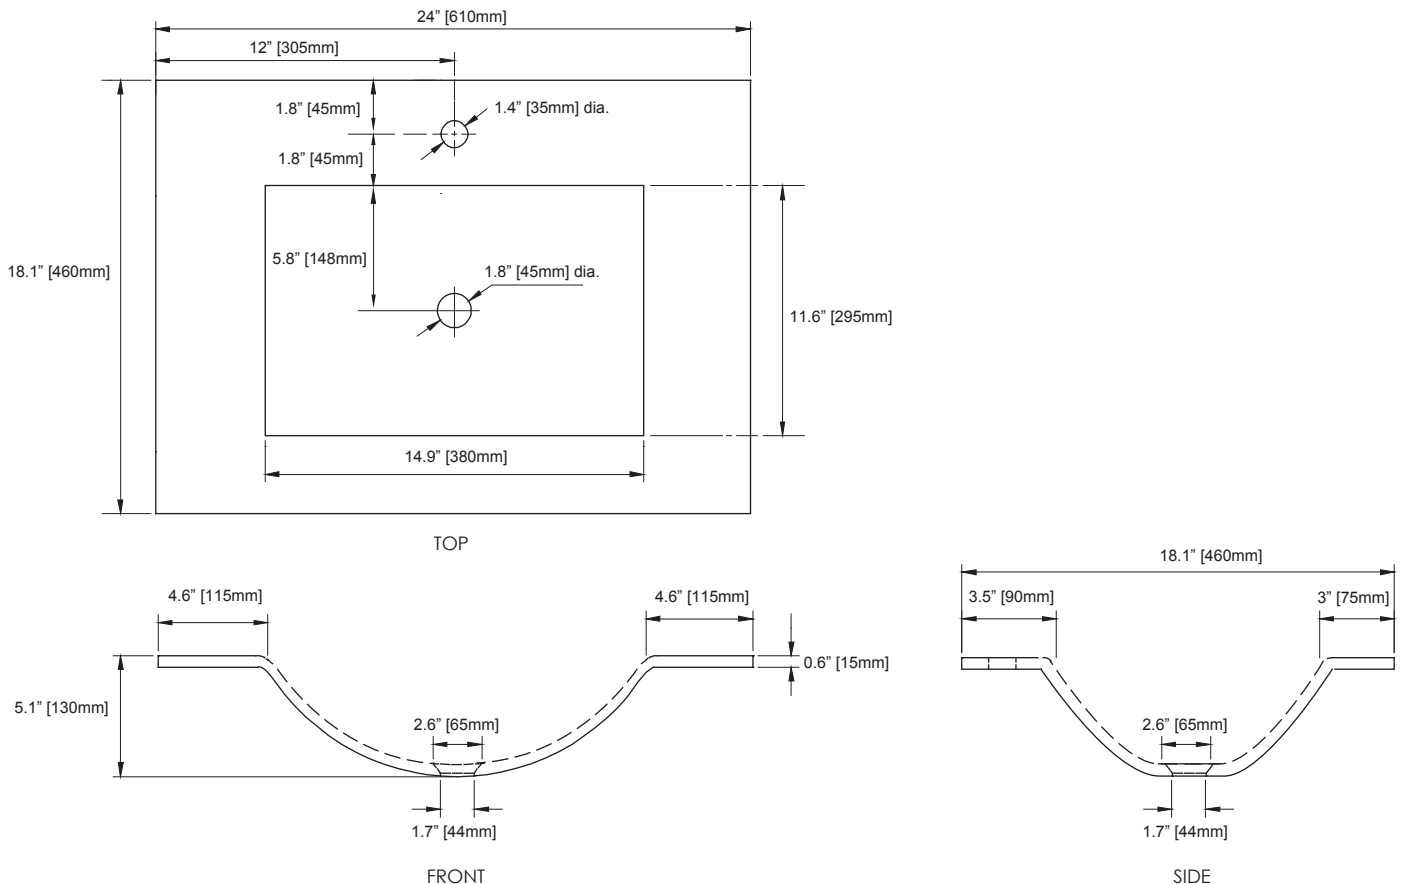

FEATURES

- Depth, clarity and strength of tempered glass
- Available sizes: 610 and 810mm; also 25", 31" and 37"
- Top pre-cut for single hole faucet and standard drain outlet
- Backsplash not available for metric sizes

COLORS / FINISHES

- BK: Black

NOMINAL DIMENSIONS

- 24" Width x 18.1" Depth | 610mm x 460mm

SPECIFIED MODEL

MODEL	DESCRIPTION	COLORS / FINISHES
GST61MBK	610mm Glass Vanity Top	□ Black

RECOMMENDED COMPONENT		
UM100BN/CP	Umbrella Drain	□ Brushed Nickel □ Chrome
UM101BN/CP	Umbrella Drain	□ Brushed Nickel □ Chrome
UM200BN/CP	Umbrella Drain	□ Brushed Nickel □ Chrome

PRODUCT DIAGRAM

* Please note that all stated sizes are nominal. Measurements were taken to outside edges.