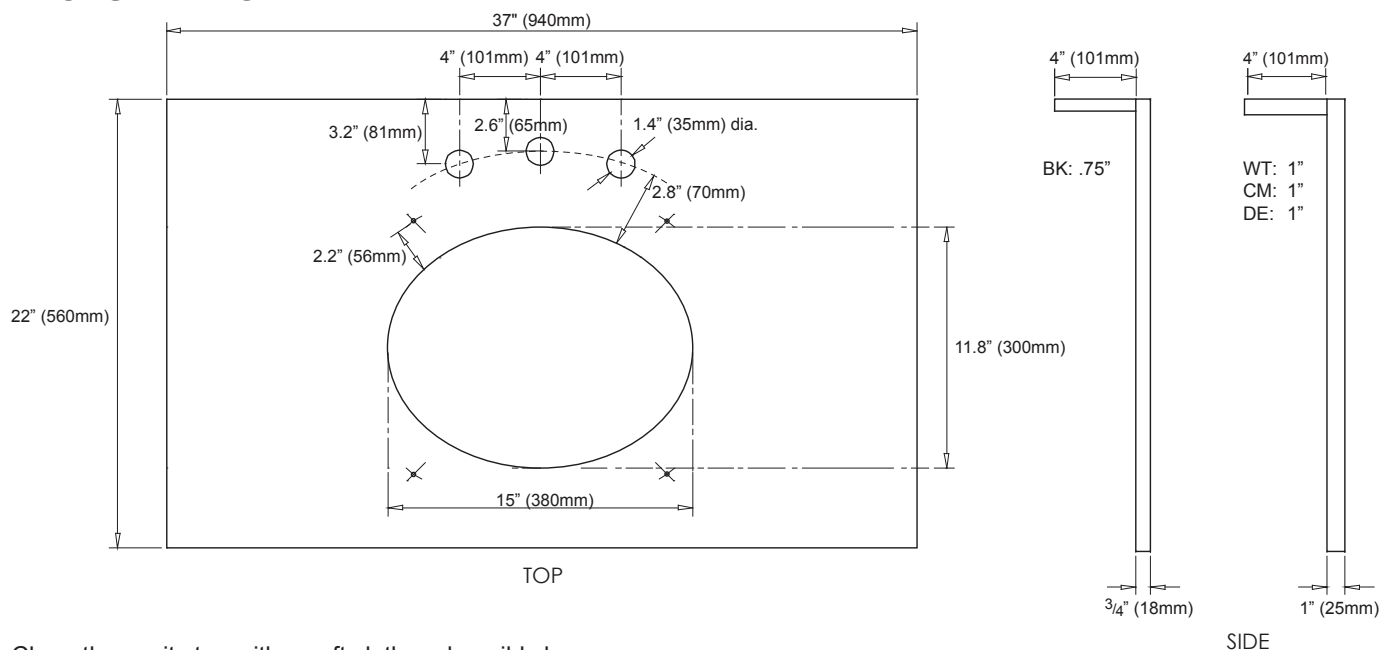

PRODUCT DIAGRAM

Clean the vanity top with a soft cloth and a mild cleanser.