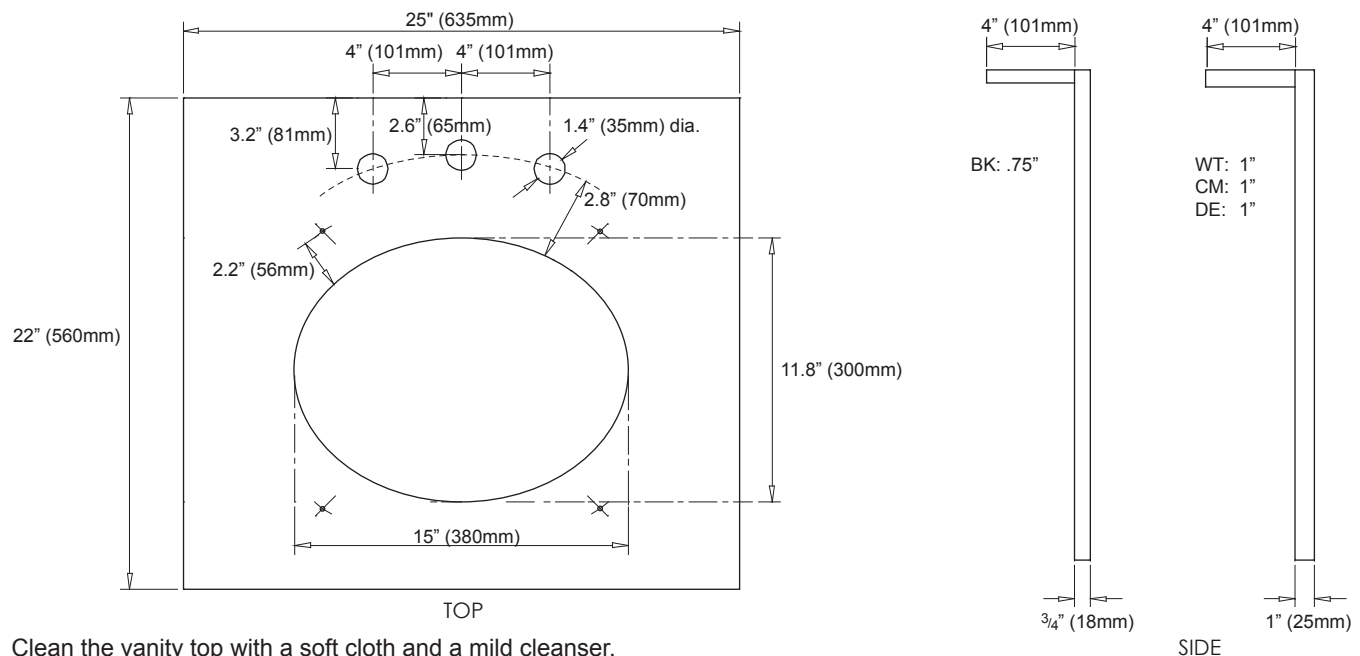

PRODUCT DIAGRAM

Clean the vanity top with a soft cloth and a mild cleanser.