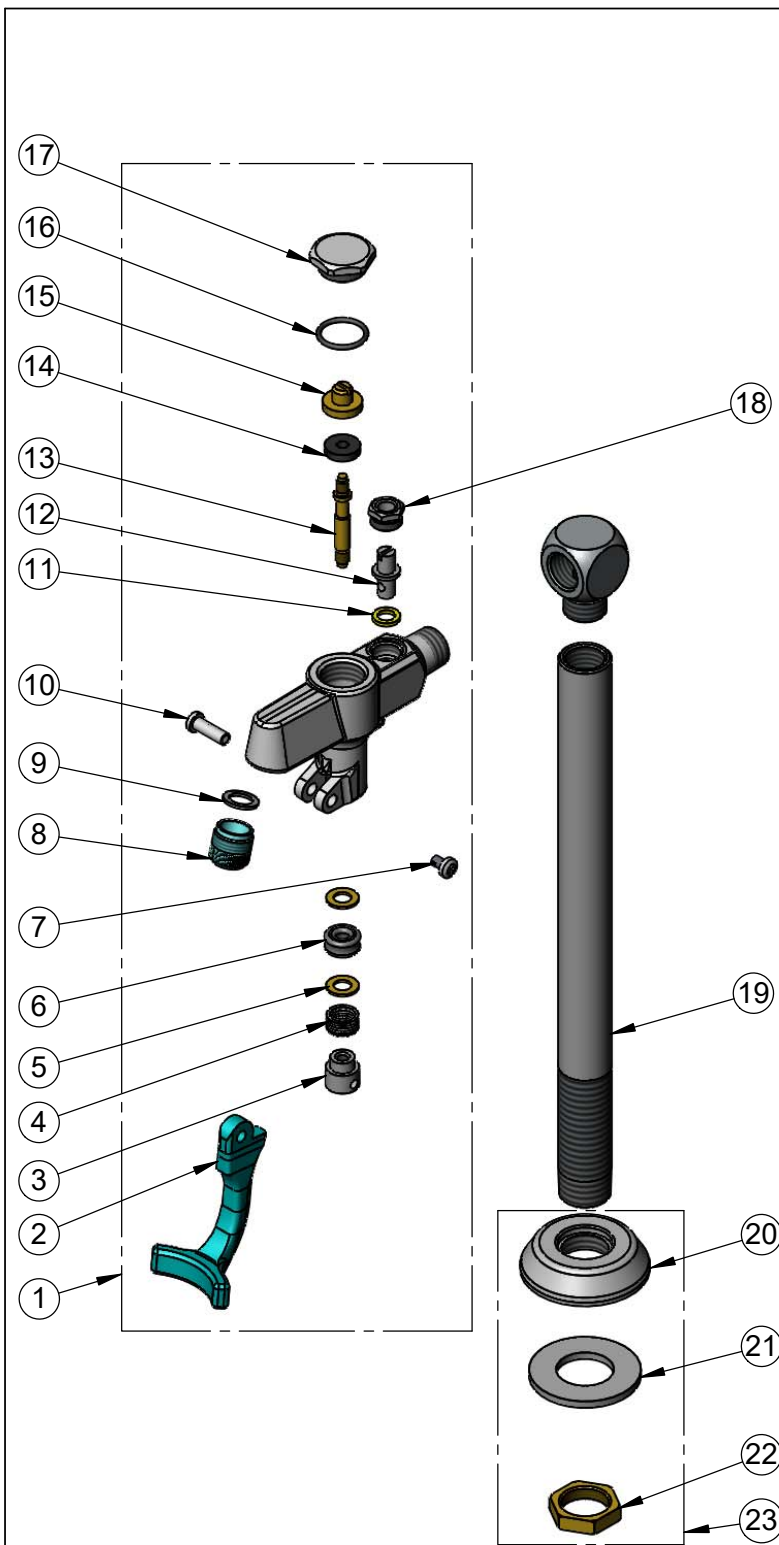

Rough-In Requirement:
Ø 1" [25mm] Hole

Model Number
5GF-8P

Product Compliance:
ASME A112.18.1 / CSA B125.1
NSF 61 - Section 9
NSF 372 (Low Lead Content)
ANSI A117.1 (ADA)

Product Specifications:
Pedestal Type Glass Filler, Push Back Design, 1/2" NPT Male Shank, Adjustable Flange & Blue Self-Closing Lexan Arm

equip Foodservice Accessories

2 Saddleback Cove, P.O. Box 1088
Travelers Rest, South Carolina 29690
Phone: 800.891.4808 Fax: 800.868.0084
equip.tsbrass.com

ITEM NO.	SALES NO.	DESCRIPTION
1	5GF-W	Wall Mount, 3/8" Male NPT Retro Glass Filler
2	001145-45	Lever Arm, Retro Glass Filler
3	000752-25	Push Button, Retro Glass Filler
4	000895-45	Spring
5	000974-45	Bonnet Washer
6	001100-45	Packing Seal
7	003199-45	Spray Valve Handle Screw
8	003090-45	Outlet Tip, Retro Glass Filler
9	001030-45	Washer, Retro Glass Filler Outlet
10	003198-45	Spray Valve Handle Nut
11	001031-45	Washer, Volume Control
12	000834-25	Stem, Retro Glass Filler Volume Control
13	000826-20	Stem
14	001094-45	Seat Washer
15	000664-20	Seat Washer Holder
16	001062-45	O-Ring
17	000623-40	Hex Cap
18	000714-25	Nut, Retro Glass Filler Volume Control
19	000425-40	Pedestal
20	000024-40	Adjustable Deck Flange
21	001033-45	Pedestal Washer
22	002954-45	Shank Lock Nut
23	016783-40	Adjustable Deck Flange Repair Kit

Model Number

5GF-8P

Product Specifications:

Pedestal Type Glass Filler, Push Back Design, 1/2" NPT Male Shank, Adjustable Flange & Blue Self-Closing Lexan Arm

Product Compliance:

ASME A112.18.1 / CSA B125.1
NSF 61 - Section 9
NSF 372 (Low Lead Content)
ANSI A117.1 (ADA)