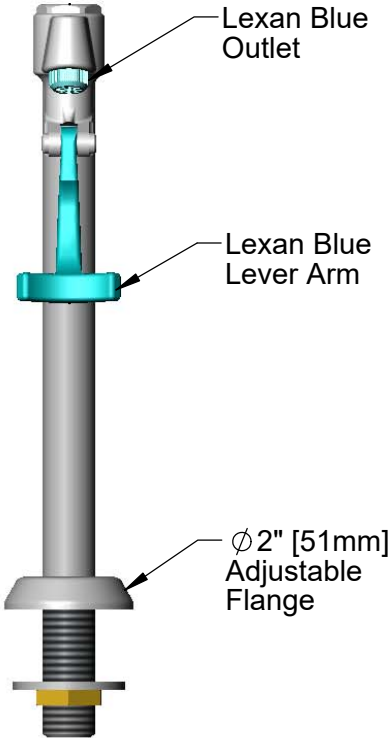

Rough-In Requirement:
Ø 1" [25mm] Hole

Model Number
5GF-8P

Product Compliance:
ASME A112.18.1 / CSA B125.1
NSF 61 - Section 9
NSF 372 (Low Lead Content)
ANSI A117.1 (ADA)

Product Specifications:
Pedestal Type Glass Filler, Push Back Design, 1/2" NPT Male Shank, Adjustable Flange & Blue Self-Closing Lexan Arm

equip Foodservice Accessories

2 Saddleback Cove, P.O. Box 1088
Travelers Rest, South Carolina 29690
Phone: 800.891.4808 Fax: 800.868.0084
equip.tsbrass.com

ITEM NO.	SALES NO.	DESCRIPTION
1	5GF-W	Wall Mount, 3/8" Male NPT Retro Glass Filler
2	001145-45	Lever Arm, Retro Glass Filler
3	000752-25	Push Button, Retro Glass Filler
4	000895-45	Spring
5	000974-45	Bonnet Washer
6	001100-45	Packing Seal
7	003199-45	Spray Valve Handle Screw
8	003090-45	Outlet Tip, Retro Glass Filler
9	001030-45	Washer, Retro Glass Filler Outlet
10	003198-45	Spray Valve Handle Nut
11	001031-45	Washer, Volume Control
12	000834-25	Stem, Retro Glass Filler Volume Control
13	000826-20	Stem
14	001094-45	Seat Washer
15	000664-20	Seat Washer Holder
16	001062-45	O-Ring
17	000623-40	Hex Cap
18	000714-25	Nut, Retro Glass Filler Volume Control
19	000425-40	Pedestal
20	000024-40	Adjustable Deck Flange
21	001033-45	Pedestal Washer
22	002954-45	Shank Lock Nut
23	016783-40	Adjustable Deck Flange Repair Kit

Model Number

5GF-8P

Product Specifications:

Pedestal Type Glass Filler, Push Back Design, 1/2" NPT Male Shank, Adjustable Flange & Blue Self-Closing Lexan Arm

Product Compliance:

ASME A112.18.1 / CSA B125.1
NSF 61 - Section 9
NSF 372 (Low Lead Content)
ANSI A117.1 (ADA)