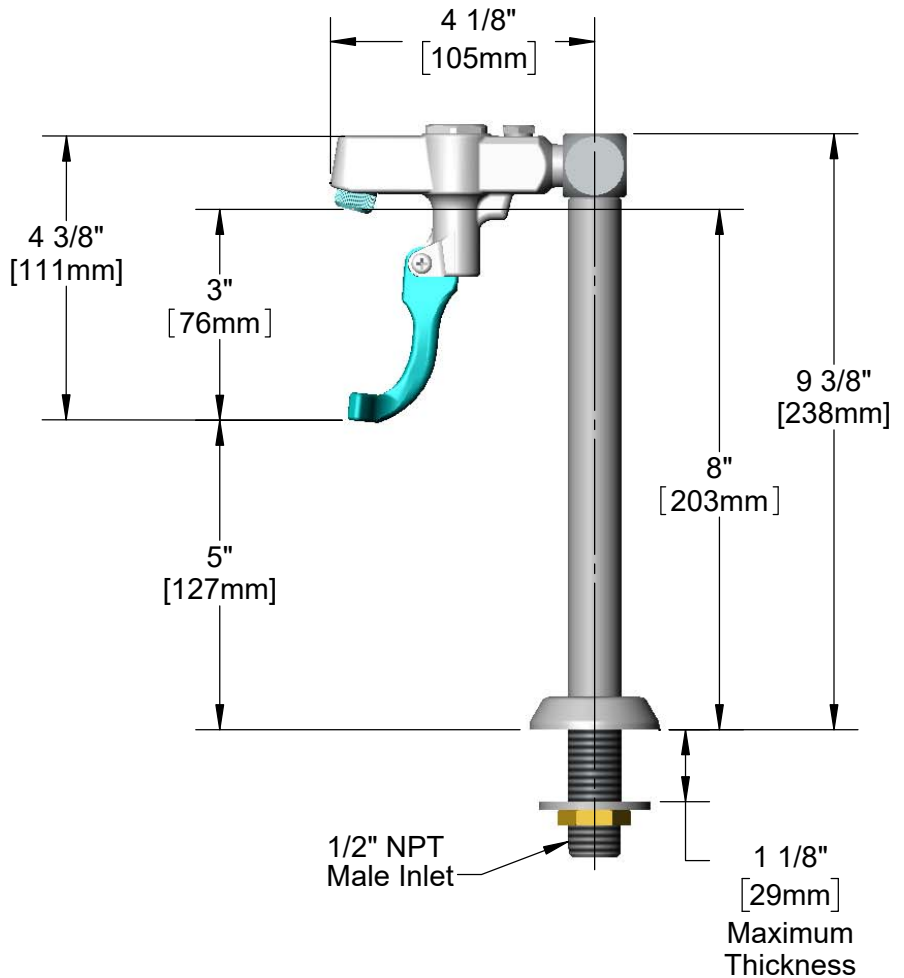

Rough-In Requirement:
Ø 1" [25mm] Hole

Model Number
5GF-8P

Product Compliance:
ASME A112.18.1 / CSA B125.1
NSF 61 - Section 9
NSF 372 (Low Lead Content)
ANSI A117.1 (ADA)

Product Specifications:
Pedestal Type Glass Filler, Push Back Design, 1/2" NPT Male Shank, Adjustable Flange & Blue Self-Closing Lexan Arm

equip Foodservice Accessories

2 Saddleback Cove, P.O. Box 1088
Travelers Rest, South Carolina 29690
Phone: 800.891.4808 Fax: 800.868.0084
equip.tsbrass.com

ITEM NO.	SALES NO.	DESCRIPTION
1	5GF-W	Wall Mount, 3/8" Male NPT Retro Glass Filler
2	001145-45	Lever Arm, Retro Glass Filler
3	000752-25	Push Button, Retro Glass Filler
4	000895-45	Spring
5	000974-45	Bonnet Washer
6	001100-45	Packing Seal
7	003199-45	Spray Valve Handle Screw
8	003090-45	Outlet Tip, Retro Glass Filler
9	001030-45	Washer, Retro Glass Filler Outlet
10	003198-45	Spray Valve Handle Nut
11	001031-45	Washer, Volume Control
12	000834-25	Stem, Retro Glass Filler Volume Control
13	000826-20	Stem
14	001094-45	Seat Washer
15	000664-20	Seat Washer Holder
16	001062-45	O-Ring
17	000623-40	Hex Cap
18	000714-25	Nut, Retro Glass Filler Volume Control
19	000425-40	Pedestal
20	000024-40	Adjustable Deck Flange
21	001033-45	Pedestal Washer
22	002954-45	Shank Lock Nut
23	016783-40	Adjustable Deck Flange Repair Kit

Model Number

5GF-8P

Product Specifications:

Pedestal Type Glass Filler, Push Back Design, 1/2" NPT Male Shank, Adjustable Flange & Blue Self-Closing Lexan Arm

Product Compliance:

ASME A112.18.1 / CSA B125.1
NSF 61 - Section 9
NSF 372 (Low Lead Content)
ANSI A117.1 (ADA)