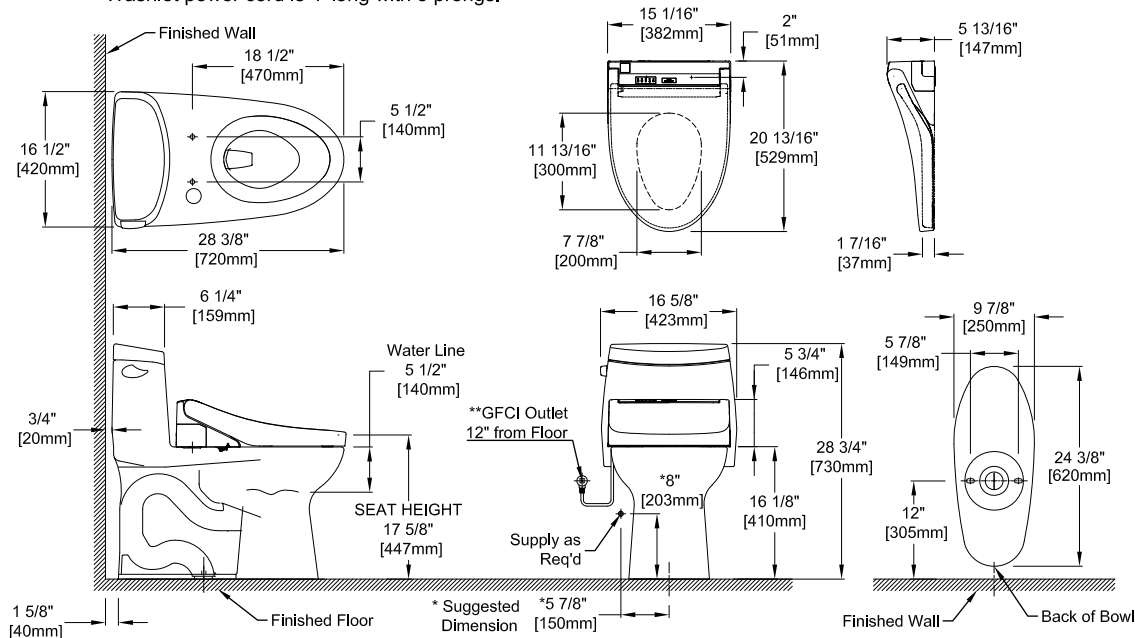

MW6043084CEFG

UltraMax® II / WASHLET®+ C5 One-Piece Toilet - 1.28 GPF

SPECIFICATIONS

- Water Use 1.28 GPF/4.8LPF
 - Flush System TORNADO FLUSH®
 - Min. Water Pressure 8 psi (static)
 - Water Surface 6-3/4" x 8-5/8"
 - Trap Diameter 2-1/8"
 - Rough-in 12"
 - Trap Seal 2-1/8"
 - Warranty One Year Limited Warranty
 - Material Vitreous china
 - Shipping Weight CST604CEFGAT40: 99lbs.
SW3084T40: 16.5lbs.
- Shipping Dimensions CST604CEFGAT40
32" L x 20" W x
17-3/4" H¹ x 28-3/4" H²
SW3084T40
24-3/8" L x 17-3/8" W x
9-1/8" H
- See Spec sheet **SW3084T40** for WASHLET details

INSTALLATION NOTES

Back-to-Back Toilet Installations:

TOTO recommends the use of a nationally listed, double sanitary tee-wye only, in vertical waste stacks, in accordance with the stipulations noted in the majority of nationally recognized plumbing codes.

Install this product according to the installation guide.

Will comply with ADA when installed per Section 604 Water Closets and Toilet Compartments of the ADA 2010 Accessible Design Standard with seat height between 17" to 19", trip lever on approach side and flush actuation force of less than 5lbs.

**GFCI outlet of 120V, 10amps.
Washlet power cord is 4' long with 3 prongs.

TOTO

These dimensions and specifications are subject to change without notice