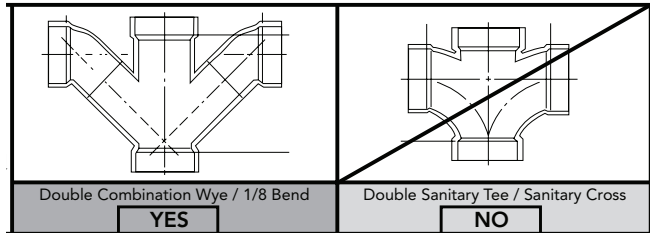

See TOTO Specification sheet **SW3084T40** for details on required WASHLET.

CODES/STANDARDS

- Meets and exceeds ASME A112.19.2/CSA B45.1
- Certifications: IAPMO(cUPC), EPA WaterSense, State of Massachusetts, City of Los Angeles, and others
- Code compliance: UPC, IPC, NSPC, NPC Canada, and others
- Legislative Compliance: California AB715, California Green Building Code, City of Los Angeles Water Efficiency Ordinance
- ADA compliant (when installed with trip lever located on the approach side)
- Complies with CA Prop 65 warning requirements

MW6043084CEFG

UltraMax® II / WASHLET®+ C5 One-Piece Toilet - 1.28 GPF

SPECIFICATIONS

- Water Use 1.28 GPF/4.8LPF
 - Flush System TORNADO FLUSH®
 - Min. Water Pressure 8 psi (static)
 - Water Surface 6-3/4" x 8-5/8"
 - Trap Diameter 2-1/8"
 - Rough-in 12"
 - Trap Seal 2-1/8"
 - Warranty One Year Limited Warranty
 - Material Vitreous china
 - Shipping Weight CST604CEFGAT40: 99lbs.
SW3084T40: 16.5lbs.
- Shipping Dimensions CST604CEFGAT40
32" L x 20" W x
17-3/4" H¹ x 28-3/4" H²
SW3084T40
24-3/8" L x 17-3/8" W x
9-1/8" H
- See Spec sheet **SW3084T40** for WASHLET details

INSTALLATION NOTES

Back-to-Back Toilet Installations:

TOTO recommends the use of a nationally listed, double sanitary tee-wye only, in vertical waste stacks, in accordance with the stipulations noted in the majority of nationally recognized plumbing codes.