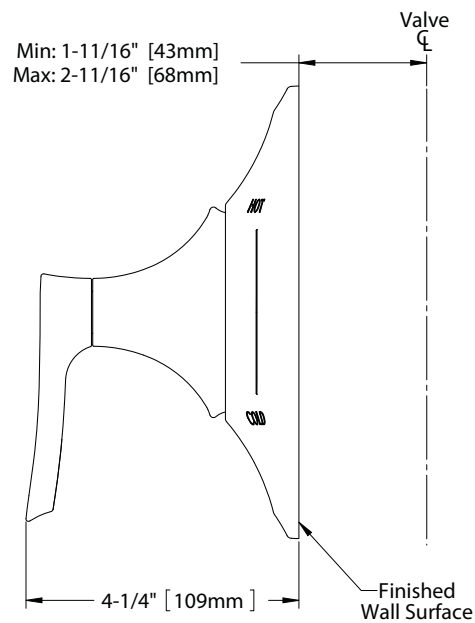

TS230P

Wyeth™ Pressure Balance Valve Trim

SPECIFICATIONS

- Warranty Lifetime Limited Warranty (Residential Use)
  One Year (Commercial Use)
- Material Brass
- Shipping Weight 3.2 lbs.
- Shipping Dimensions 8-1/2" L x 7-1/2" W x 5-1/2" H

INSTALLATION NOTES

VALVE REQUIRED:
Pressure balancing valve model TSPTM sold separately.

TOTO®

These dimensions and specifications are subject to change without notice