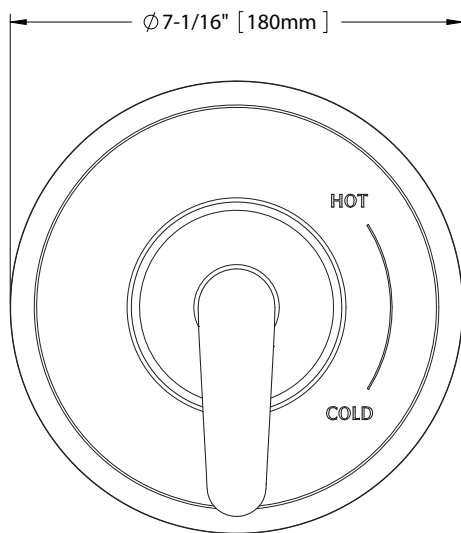

TS230P

Wyeth™ Pressure Balance Valve Trim

SPECIFICATIONS

- Warranty Lifetime Limited Warranty (Residential Use)
  One Year (Commercial Use)
- Material Brass
- Shipping Weight 3.2 lbs.
- Shipping Dimensions 8-1/2" L x 7-1/2" W x 5-1/2" H

INSTALLATION NOTES

VALVE REQUIRED:
Pressure balancing valve model TSPTM sold separately.

TOTO®

These dimensions and specifications are subject to change without notice