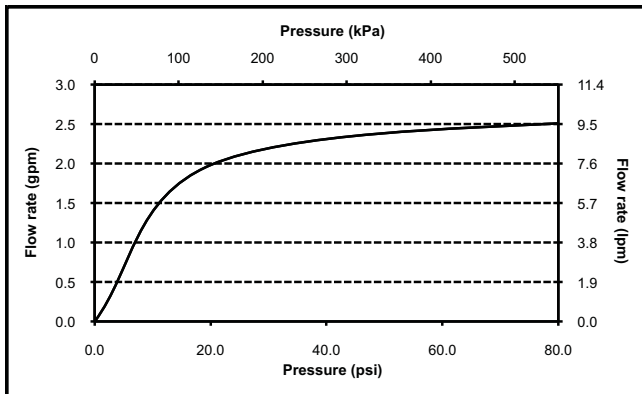

FEATURES

- Rubber nozzles to prevent limescale build up
- Showerarm included

COLORS/FINISHES

- #CP Polished Chrome
- #BN Brushed Nickel
- #PN Polished Nickel

CODES/STANDARDS

- Meets or exceeds ASME A112.18.1/CSA B125.1
- Certifications: IAPMO(cUPC), State of Massachusetts and others
- Code Compliance: UPC, IPC, NSPC, NPC Canada, and others

PRODUCT SPECIFICATION

The showerhead with arm shall feature single spray with full coverage. Showerhead shall have rubber nozzles to prevent limescale build up. Showerhead shall have a flow rate of 2.5 gallons per minute. Showerhead shall be TOTO Model TS794A_____.

TS794A

Nexus® Showerhead

SPECIFICATIONS

- Warranty Lifetime Limited Warranty (Residential Use)
One Year (Commercial Use)
- Material Brass
- Shipping Weight 3.4 lbs.
- Shipping Dimensions 17" L x 10" W x 5" H
- Maximum Flow Rate 2.5 gpm (9.5 lpm)