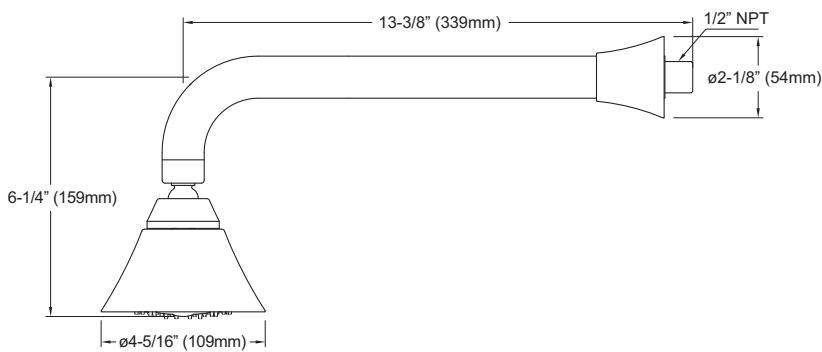

FEATURES

- Rubber nozzles to prevent limescale build up
- Showerarm included

COLORS/FINISHES

- #CP Polished Chrome
- #BN Brushed Nickel
- #PN Polished Nickel

CODES/STANDARDS

- Meets or exceeds ASME A112.18.1/CSA B125.1
- Certifications: IAPMO(cUPC), State of Massachusetts and others
- Code Compliance: UPC, IPC, NSPC, NPC Canada, and others

PRODUCT SPECIFICATION

The showerhead with arm shall feature single spray with full coverage. Showerhead shall have rubber nozzles to prevent limescale build up. Showerhead shall have a flow rate of 2.5 gallons per minute. Showerhead shall be TOTO Model TS794A_____.

TS794A

Nexus® Showerhead

SPECIFICATIONS

- Warranty Lifetime Limited Warranty (Residential Use)
One Year (Commercial Use)
- Material Brass
- Shipping Weight 3.4 lbs.
- Shipping Dimensions 17" L x 10" W x 5" H
- Maximum Flow Rate 2.5 gpm (9.5 lpm)