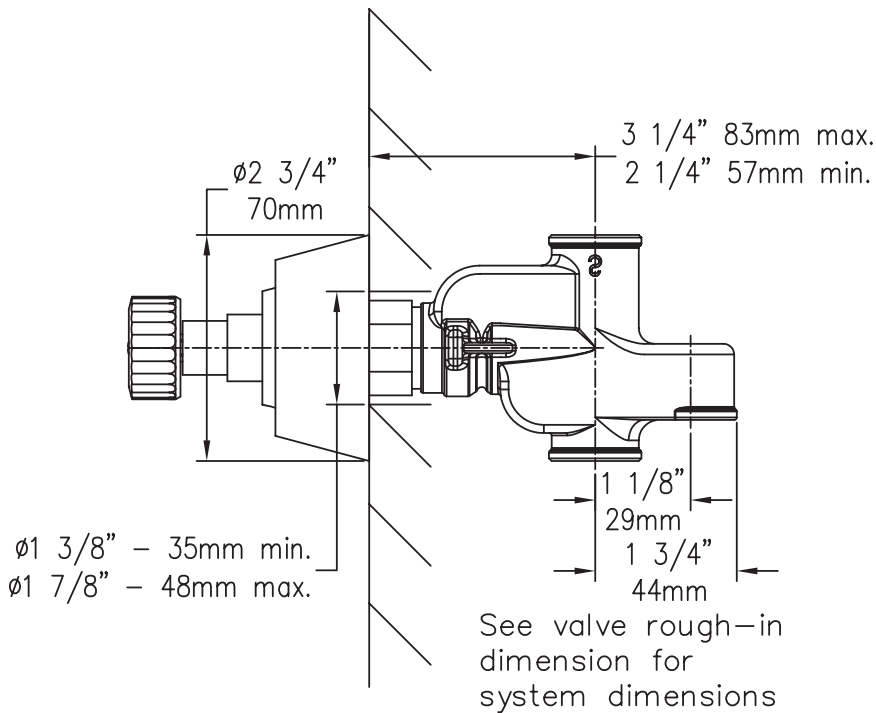

4-451 Push-Button Diverter

Symmons Divertrol push-button diverter with volume control
for shower outlet only.

Job/Location

.....

Engineer

.....

Contractor

.....