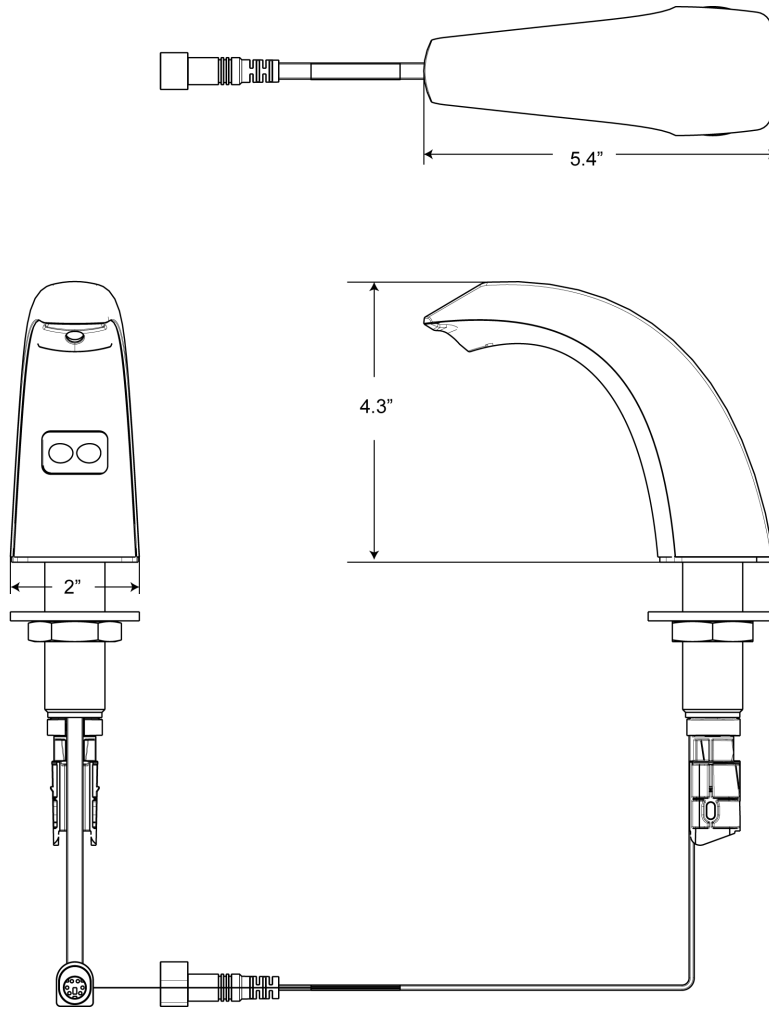

CODE NUMBER

3346097

DESCRIPTION

Polished Chrome Finish, Sloan® Deck-Mounted Foam Soap Dispenser.

DETAILS

- Finish: Polished Chrome (CP)
- Power Type: Battery
- Height: 169/1000" (4mm)
- Width: 79/1000" (2mm)
- Depth: 213/1000" (5mm)
- Sensor Type: IR

FEATURES

Sensor Activated, Electronic, Chrome Plated Die Cast Body, Hand Washing Foam Soap Dispenser with the following features:

- Modular one-piece construction easily attaches to deck surface
- All electronics in spout are sealed
- Designed for drip free foam dispensing operation
- Motor Assembly suspended under counter connected to soap dispenser spout
- Motor Assembly rotates 360 degrees for easy installation
- Battery life of 45,000 activations
- 1,500 dispenses per foam soap bottle
- Ships with 2 bottles of non-scented, non-colored foam soap (1500ml per bottle)
- Additional foam soap can be purchased through Sloan (ESD-321) or GOJO distribution (8565-02-N6300GN)
- Ships with battery pack (4 "D" Alkaline batteries included)
- Sensor range - nominal 5"
- GFI outlet suggested per code
- 120V/15 Amp
- Optional AC adaptor can be purchased separately (part number 0346090)
- Select the ESD-801 to combine ESD-800 soap dispenser, 2 bottles of soap and the EBF-85-4 faucet

SOAP REFILLS

- ESD-321 (1500mL)

**COMPLIANCES & CERTIFICATIONS**

(ADA Compliant)

RECOMMENDED SPECIFICATION

Sloan Foam Soap Dispenser model number ESD-800. Chrome Plated Dispenser. Supplied with 2 bottles of 1500ml soap.

ROUGH-IN

Sloan 10500 Seymour Ave, Franklin Park, IL 60131
Phone: 800.982.5839 • Fax: 800.447.8329 • sloan.com

MATCHING FAUCETS

	Name	Description	
	EAF-900	Optima [®] Hardwired-Powered Deck-Mounted Mid Body Faucet	View more info
	EBF-187	Optima [®] Battery-Powered Deck-Mounted Mid Body Faucet	View more info
	EBF-85	Optima [®] Battery-Powered Deck-Mounted Mid Body Faucet	View more info
	ETF-80	Optima [®] Hardwired-Powered Deck-Mounted Mid Body Faucet	View more info