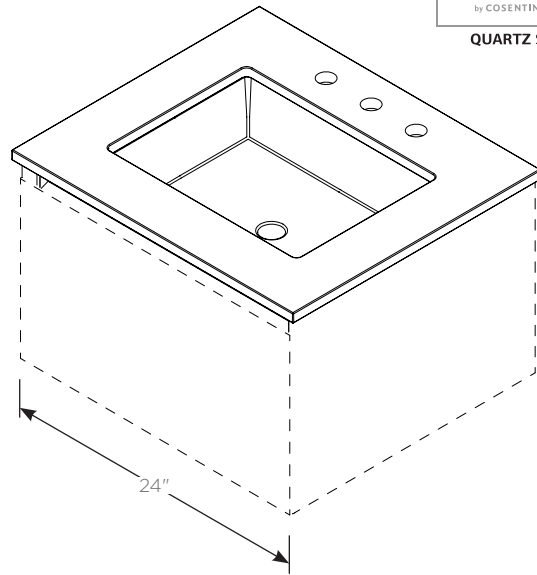

Features

- Silestone Quartz surface
- Includes Robern ceramic lavatory and proprietary Robern mounting brackets (for use with Cartesian D21 and VF vanities).
- Includes installation hardware and silicone

Dimensions

Width: 25" (635 mm)
Depth: 22" (559 mm)
Thickness: 3/4" (19 mm)
Weight: 47 lbs (21.3 kg)

Options

- Stone Top Color Options:
 - Quartz White
 - White Zeus Extreme
 - Stone Gray
 - Lyra
 - Lava Black
- Faucet Hole Patterns available:
 - Single Hole
 - 8" Widespread Three Hole
- Sink Configurations:
 - Undercounter Sink (Single)

Note: Sinks must be located over H1-Tip Out or H2/V14 Plumbing drawers. See Cartesian Reference Guide for more information.

Model Number Key

T F 25 U C O 92 - 8

Category	T = Top
Depth	F = 22" (559 mm) Engineered Stone
Width	25" (635 mm)
Sink Type	U = Undercounter Sink
Sink Location	C = Center
Overflow	O = Overflow
Colors	90 = Engineered Stone, Lava Black (Silestone Tebas Black) 91 = Engineered Stone, Stone Gray (Silestone Expo Gray) 92 = Engineered Stone, Quartz White (Silestone White Storm) 93 = Engineered Stone, White Zeus Extreme (Silestone) 94 = Engineered Stone, Lyra (Silestone)
Faucet Hole Drilling	1 = Single-Hole (Centered on Sink Location) 8 = 3-Hole (Centered on Sink Location)

Dimensions