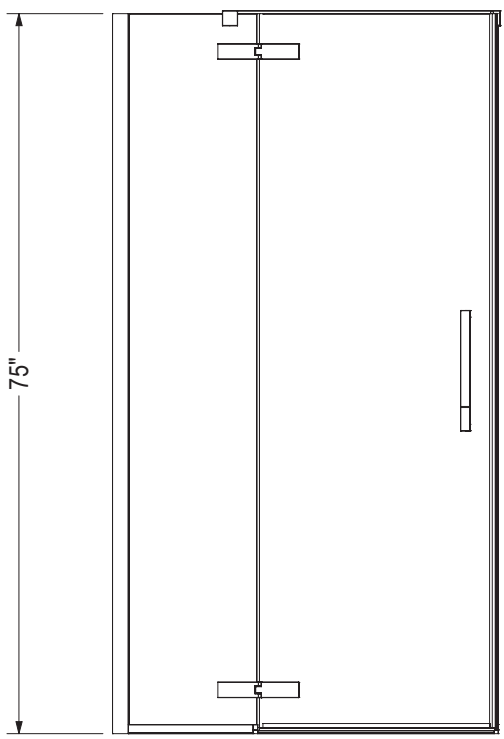

STANDARD

- Door opening : 23 3/4"
- Wall jamb adjustment : 3/4"

All dimensions are approximate. Structure measurements must be verified against the unit to ensure proper fit.