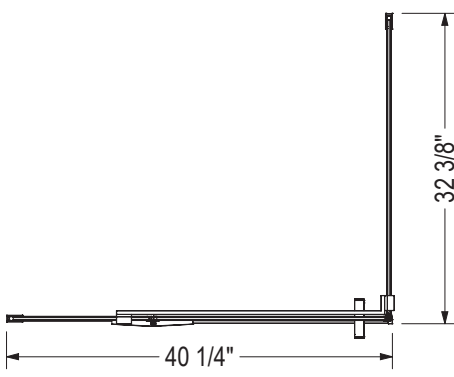

STANDARD

- Door opening : 23 3/4"
- Wall jamb adjustment : 3/4"

All dimensions are approximate. Structure measurements must be verified against the unit to ensure proper fit.