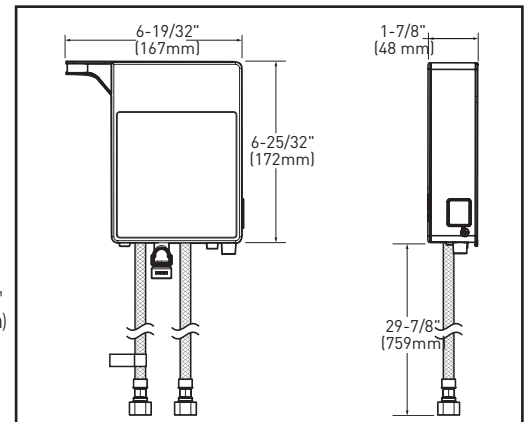

Weymouth™ Single Handle High Arc Pulldown Smart Kitchen Faucet with Motion Control

Models: S730042EV2 series

NOTE: THIS FAUCET IS DESIGNED TO BE INSTALLED THROUGH 1 HOLE, 1-1/2" (38mm) MIN. DIA.

works with the Google Assistant

Close up view of Control Box

Battery Holder