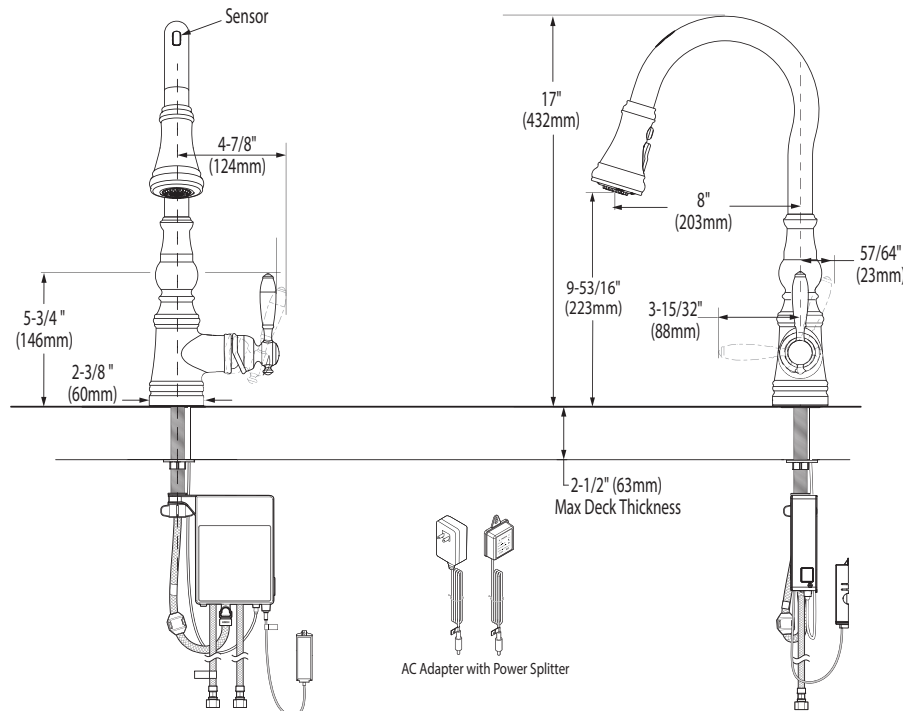

FLOW

- Flow is limited to 1.5 gpm (5.7 L/min) at 60 psi

CARTRIDGE

- 1255™ Duralast™ cartridge

STANDARDS

- Third party certified to, ASME A112.18.1/CSA B125.1 and all applicable requirements referenced therein including NSF 61/9 & 372
- Third party certified to meet FCC part 15 Class B
- Meets CalGreen and Georgia SB370 requirements
- Complies with California Proposition 65 and with the Federal Safe Drinking Water Act
- The backflow protection system in the device consists of two independently operating check valves, a primary and a secondary which prevent backflow
- ADA  for lever handle

Weymouth™ Single Handle High Arc Pulldown Smart Kitchen Faucet with Motion Control

Models: S730042EV2 series

NOTE: THIS FAUCET IS DESIGNED TO BE INSTALLED THROUGH 1 HOLE, 1-1/2" (38mm) MIN. DIA.

works with the Google Assistant

Close up view of Control Box

Battery Holder