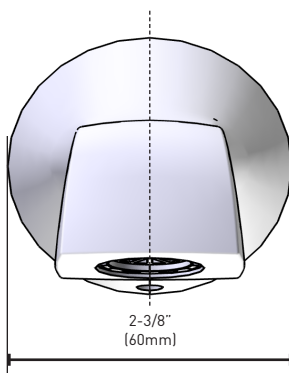

MOEN®

Specifications

DESCRIPTION

- Metal construction with various finishes identified by suffix
- 10" Ultra thin tub spout allows for a longer distance between the wall and the tub
- Designed to be installed on MANCIS, MANCXS, or MANXS brass spout manifolds

Flara™

10" NON-DIVERTING TUB SPOUT

MODELS: TFS990
TFS990BG
TFS990BN
TFS990NL

CRITICAL DIMENSIONS

DO NOT SCALE