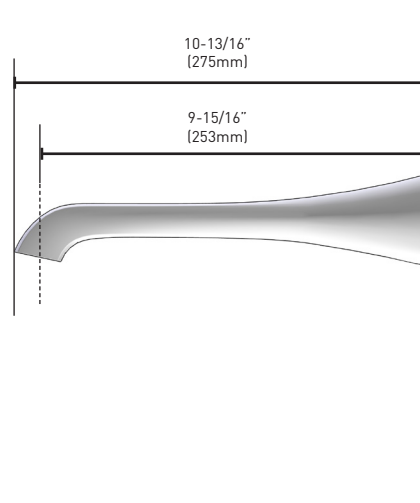

MOEN®

Specifications

DESCRIPTION

- Metal construction with various finishes identified by suffix
- 10" Ultra thin tub spout allows for a longer distance between the wall and the tub
- Designed to be installed on MANCIS, MANCXS, or MANXS brass spout manifolds

Flara™

10" NON-DIVERTING TUB SPOUT

MODELS: TFS990
TFS990BG
TFS990BN
TFS990NL

CRITICAL DIMENSIONS

DO NOT SCALE