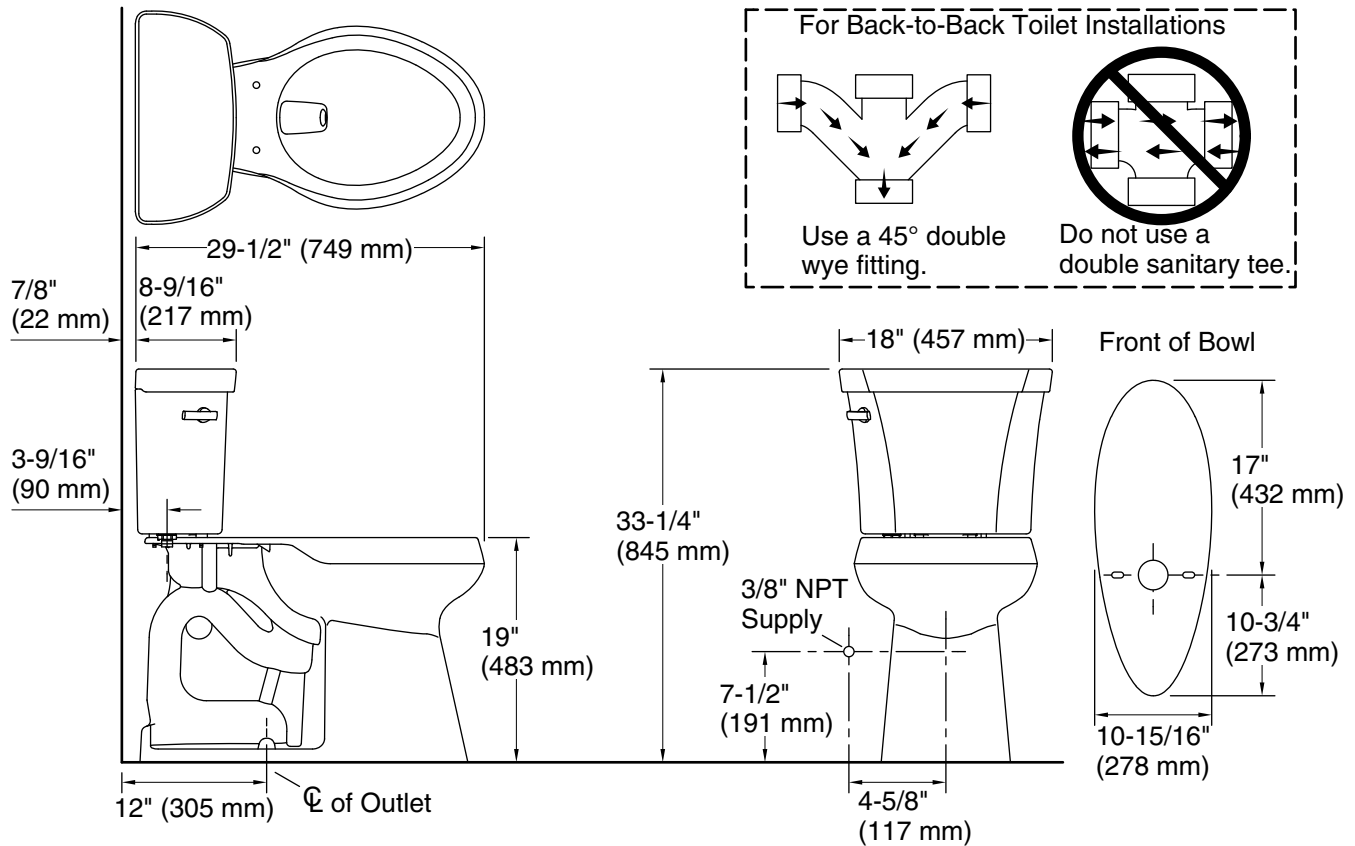

Highline® Tall

Two-piece elongated tall toilet

K-25224

Features

- Two-piece toilet.
- Elongated bowl offers added room and comfort.
- Highline® Tall bowl offers seating 2" higher than Comfort Height® for enhanced comfort, ease of sitting and standing, and gracious accessibility.
- 1.28 gallons per flush (gpf).
- Standard left-hand Polished Chrome trip lever included.

Installation

- Standard 12" rough-in.
- Three-bolt installation.
- Seat and supply line not included.

Recommended Products/Accessories

- K-4636 Cachet® Quiet-Close™ Elongated Toilet Seat
- K-5588 Purefresh® Elongated Toilet Seat
- K-4108 C³®-230 elongated cleansing toilet seat
- K-9379 Trip Lever
- 1023457 Wax Ring/Hardware Kit
- 1265114 Connector Hose

Available Colors/Finishes

Color tiles intended for reference only.

Color	Code	Description
	0	White
	96	Biscuit
	7	Black Black™

Technical Information

All product dimensions are nominal.

Toilet type:	Two-piece, Floor-mount
Waste Outlet:	Floor
Bowl shape:	Elongated
Flush type:	Class Five®
Trap passageway:	2-1/8" (54 mm)
Water Consumption	
Full:	1.28 gpf (4.8 lpf)
Water surface size:	9-1/4" x 6-1/2" (235 mm x 165 mm)
Rim to water surface:	6-3/8" (161 mm)
Rough-in:	12" (305 mm)
Seat-mounting holes:	5-1/2" (140 mm)

Notes

Install this product according to the installation instructions.

For back-to-back toilet installations: Use only a 45° double wye fitting.