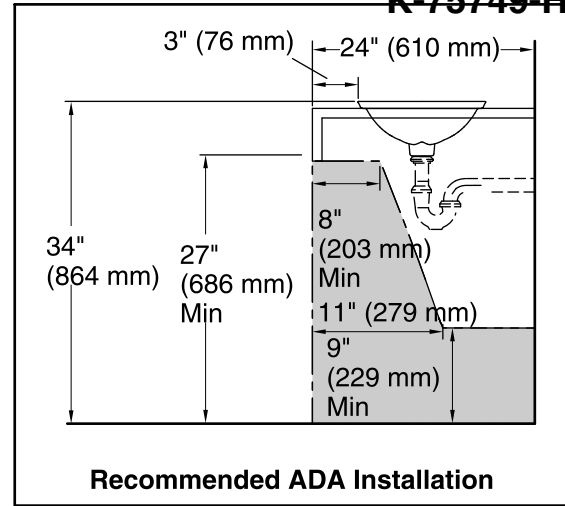

Technical Information

All product dimensions are nominal.

- Bowl configuration: Single
- Installation: Drop-in, Vessel
- Bowl area (Only): Length: 21-1/8" (536 mm)
 Width: 14-9/16" (370 mm)
 Bowl depth: 4-1/8" (105 mm)
 Water depth: 4-1/8" (105 mm)
- Template: 1242828, required, included