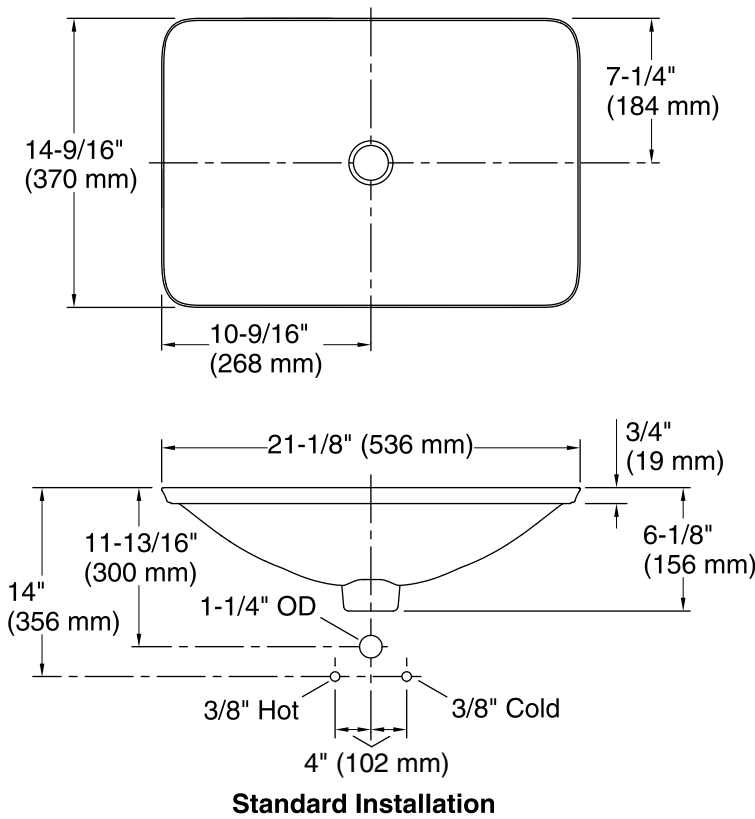

Technical Information

All product dimensions are nominal.

- Bowl configuration: Single
- Installation: Drop-in, Vessel
- Bowl area (Only): Length: 21-1/8" (536 mm)
 Width: 14-9/16" (370 mm)
 Bowl depth: 4-1/8" (105 mm)
 Water depth: 4-1/8" (105 mm)
- Template: 1242828, required, included