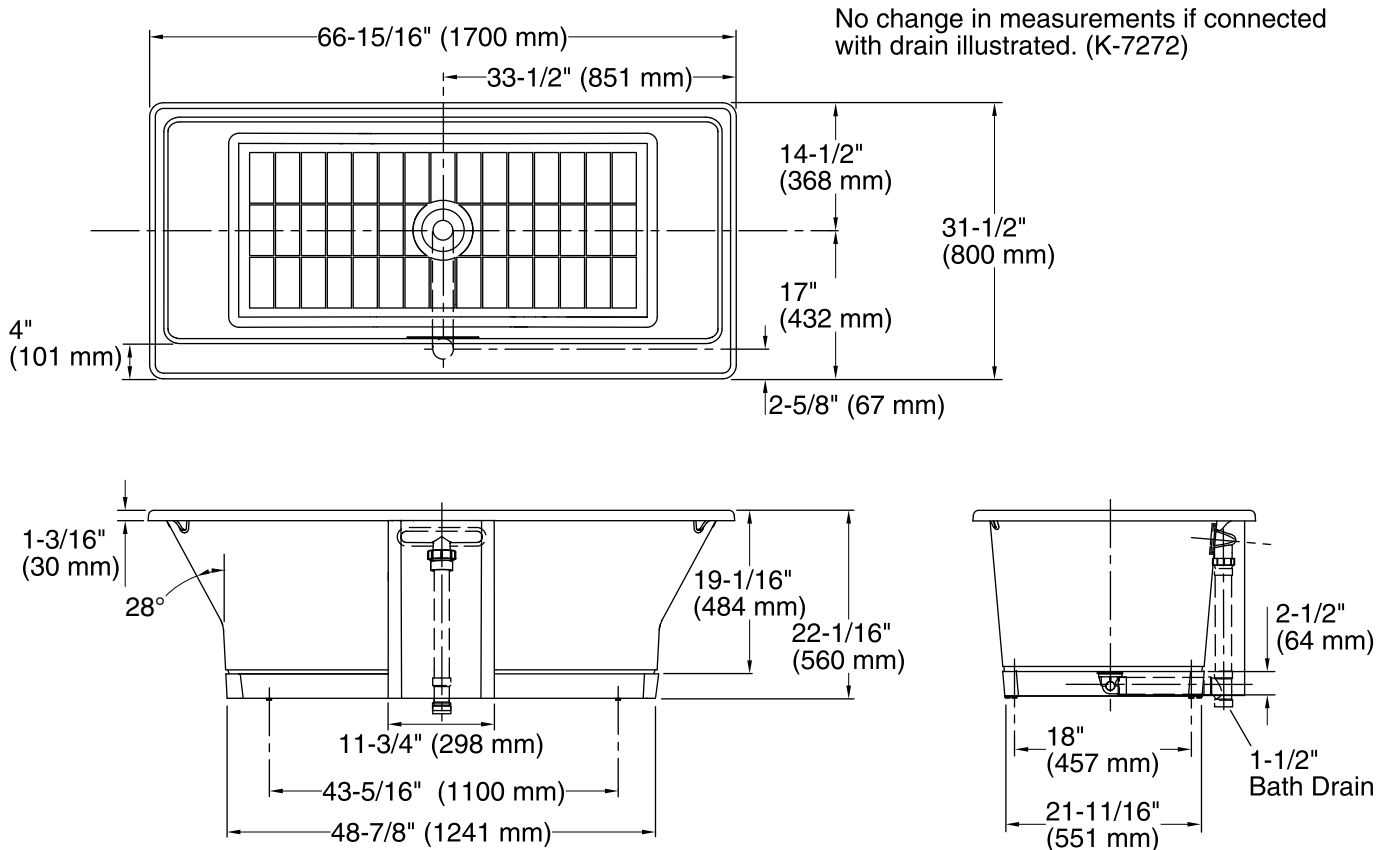

Features

- Freestanding design creates a striking focal point in your bathing area.
- Sloped lumbar support on both ends.
- Safeguard® slip-resistant surface on bath floor.
- Slotted overflow allows for deep soaking.
- Center toe-tap drain.
- Includes one wooden pedestal base, four cast iron adjustable feet, and one wooden overflow/drain shroud.
- Coordinates with other products in the Rêve collection.

Wooden Float

wooden overflow/drain shroud

Codes/Standards

ASME A112.19.1/CSA B45.2

ASTM F462

KOHLER® Enameled Cast Iron Bath and Shower Base Lifetime Limited Warranty

See website for detailed warranty information.

Available Colors/Finishes

Color tiles intended for reference only.

Color	Code	Description
-------	------	-------------

	0	White
--	---	-------

Technical Information

All product dimensions are nominal.

Installation:	Freestanding
Drain location:	Center
Basin area, bottom:	49" x 22" (1245 mm x 559 mm)
Basin area, top:	62-1/2" x 24-3/4" (1588 mm x 629 mm)
Weight:	365 lbs (165.6 kg)
Minimum floor load:	70 lbs/ft ² (341.8 kg/m ²)
Water depth:	15-1/4" (387 mm)
Water capacity:	75 gal (283.9 L)

Notes

Measure your actual product for rough-in details. Install this product according to the installation instructions. The hot water supply should be 70% of the capacity of the bath or greater. Installations will vary.