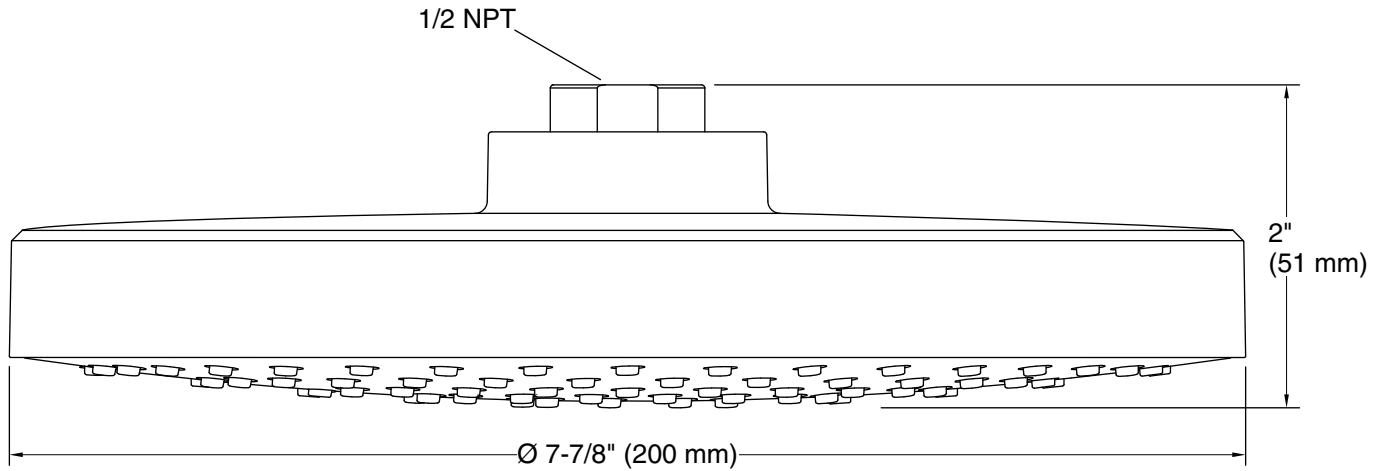

Features

- Spray performance delivers a drenching rain experience.
- Angled nozzles provide a full-coverage spray.
- Adjustable swivel ball joint allows for precise spray adjustment.
- MasterClean™ sprayface features an easy-to-clean surface that withstands mineral buildup.
- 2.5 gpm (9.5 lpm) maximum flow rate at 45 psi (3.1 bar).
- Recommended for use with HydroRail® shower columns K-45210, K-45212, K-45211, and K-45209 (sold separately).
- Coordinates with other products in the Awaken collection.

Material

- Durable material construction.
- KOHLER finishes resist corrosion and tarnishing.

Installation

- Wall- or ceiling-mount.
- 1/2 -14 NPT connection.
- Shower arm and flange sold separately.

Recommended Products/Accessories

Color tiles intended for reference only.

Color	Code	Description
-------	------	-------------

	CP	
	BN	
	2BZ	
	BL	
	2MB	

Technical Information

All product dimensions are nominal.

Showerhead/Body Spray:

Rated maximum flow: 2.5 gal/min (9.5 l/min)