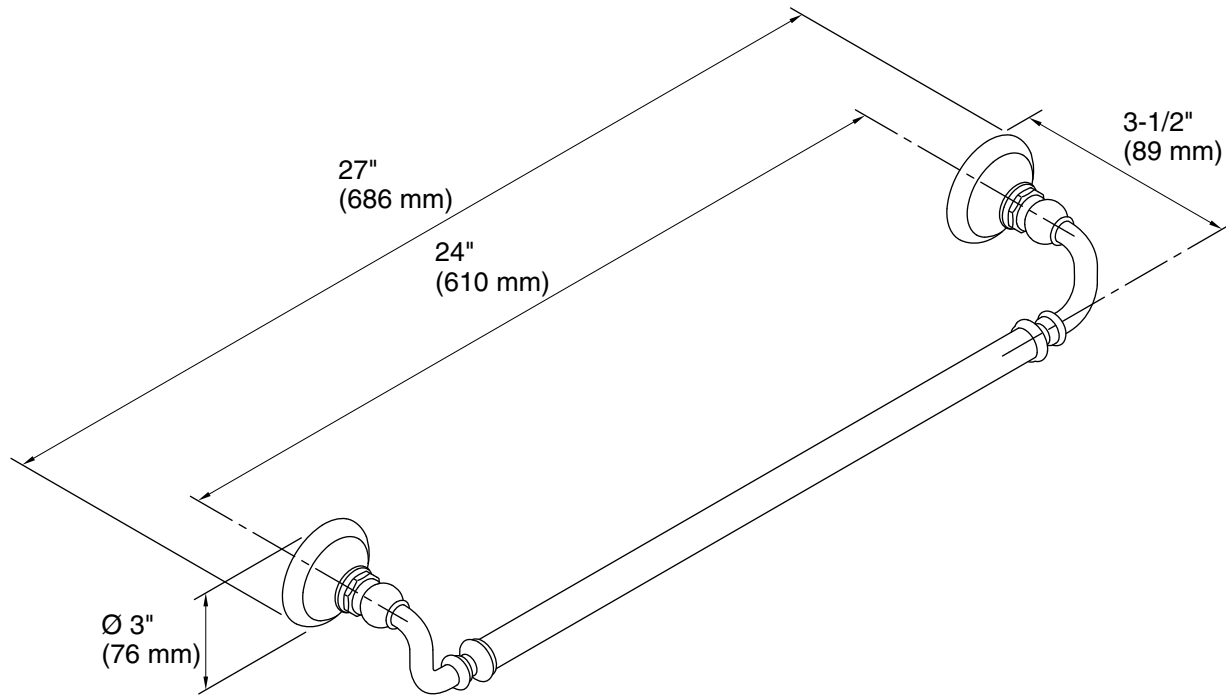

### Technical Information

All product dimensions are nominal.

Installation Type: Wall-mount

Material: Metal