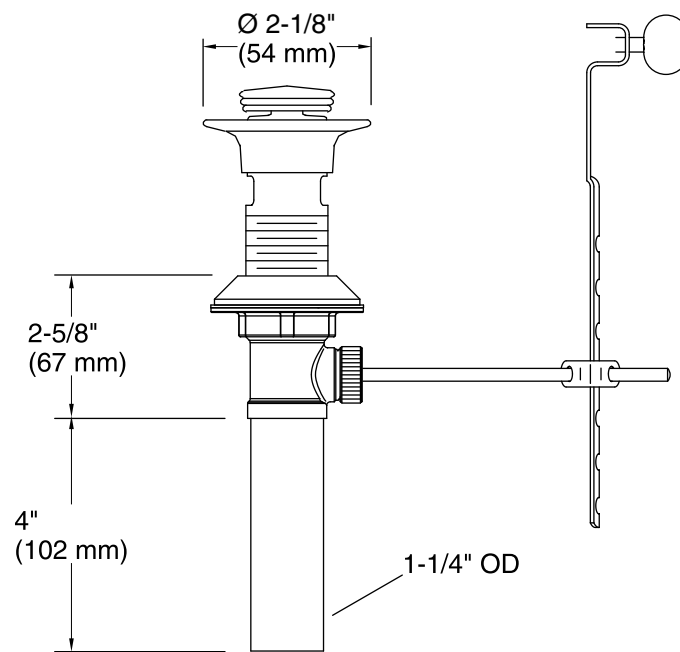

### Features

- Solid brass construction ensures durability and reliability.
- KOHLER finishes resist corrosion and tarnishing.
- 1-1/4" connection.
- Brass tailpiece.

**Pop-Up Drain**

**Technical Information**

All product dimensions are nominal.

**Notes**

Install this product according to the installation guide.