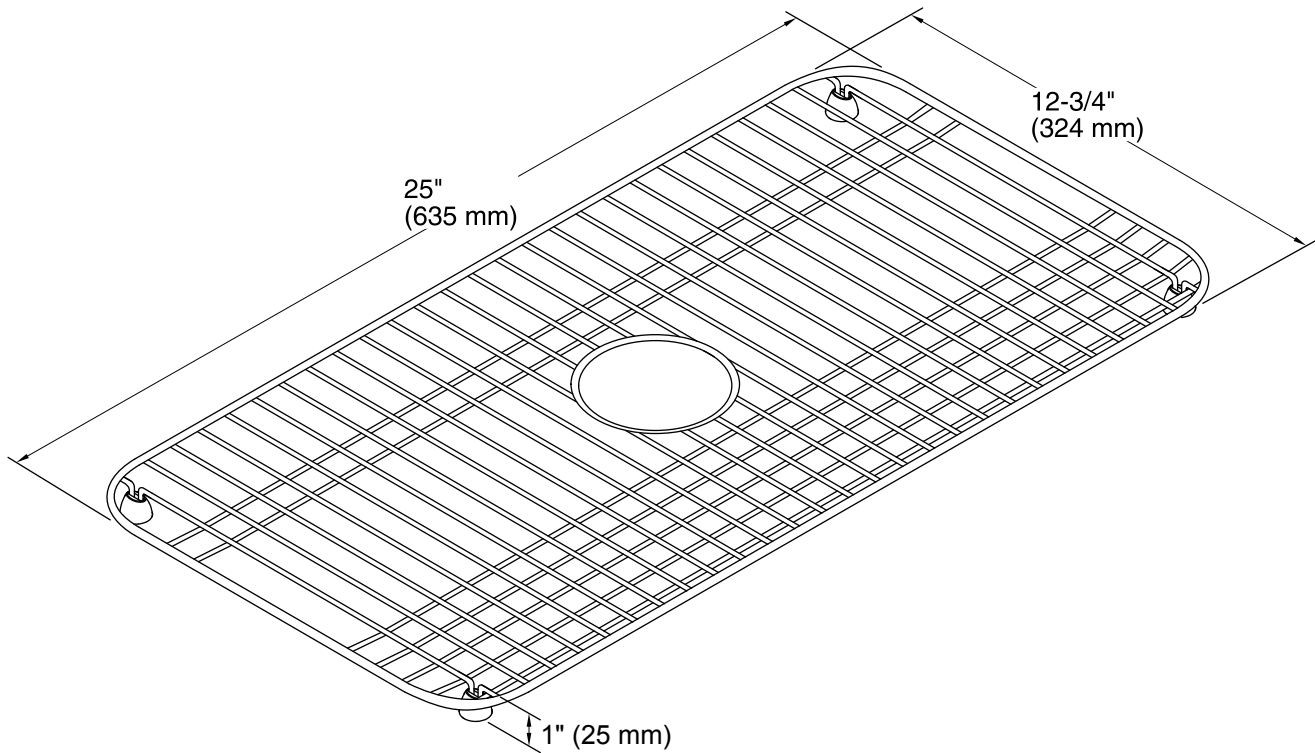

Features

- Fits in the bowl of the K-5832 Bakersfield kitchen sink.
- Durable stainless-steel construction.
- Helps protect sink surface from daily wear.
- Dishwasher safe.
- Rubber feet provide added protection.

Technical Information

All product dimensions are nominal.

Material: Stainless Steel