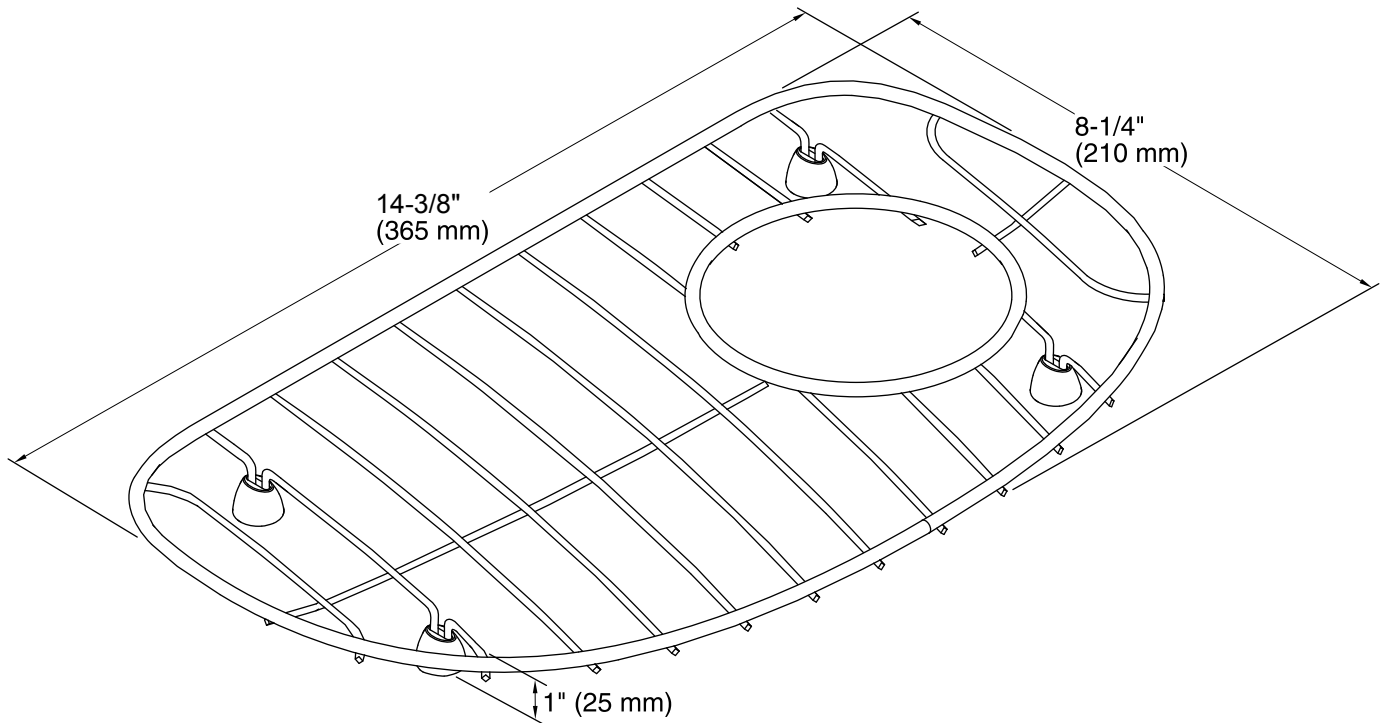

Iron/Tones®
Right-Bowl Sink Rack
K-6071

Features

- Fits in the right bowl of the K-6498 Iron/Tones Smart Divide® kitchen sink.
- Durable stainless-steel construction.
- Helps protect sink surface from daily wear.
- Dishwasher safe.
- Rubber feet provide added protection.

Technical Information

All product dimensions are nominal.

Material: Stainless Steel