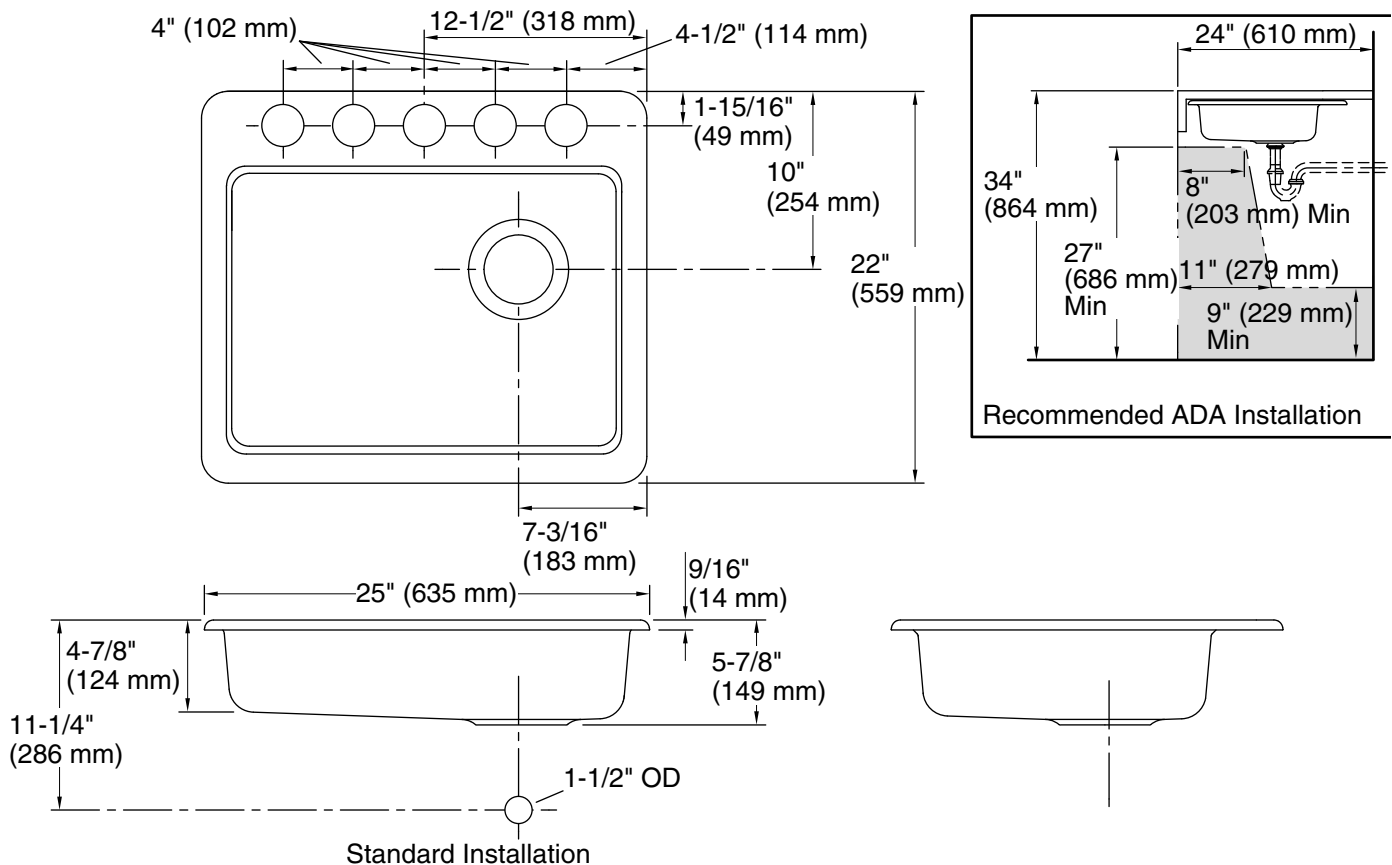

## Features

- 27" (686 mm) minimum base cabinet width
- Single bowl
- 5-1/4" depth
- Five oversized faucet holes
- Oversized holes allow for easy installation of faucets and accessories
- Bowl slopes toward drain to minimize water pooling
- Offset drain increases workspace in the sink and storage space underneath

## Technical Information

All product dimensions are nominal.

Bowl configuration:	Single
Min. base cabinet width:	27" (686 mm)
Bowl area (Only):	Length: 22-1/4" (566 mm) Width: 17-1/4" (438 mm) Bowl depth: 5-1/4" (133 mm) Water depth: 5-1/4" (133 mm)
Number of deck holes:	5
Drain hole:	3-7/8" (98 mm)
Template:	1172565-7, required, included