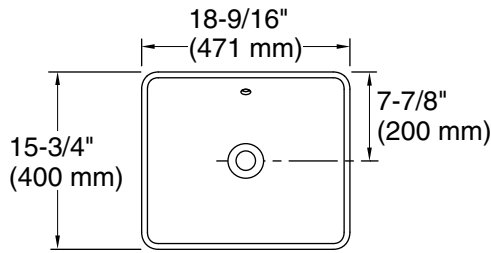

K-5400-BL

Technical Information

All product dimensions are nominal.

- Bowl configuration: Single
- Installation: Vessel
- Bowl area (Only):
 - Length: 17-1/2" (445 mm)
 - Width: 14-3/4" (375 mm)
 - Bowl depth: 4-9/16" (116 mm)
 - With overflow: Yes
 - Water depth: 2-15/16" (74 mm)
- Drain hole: 1-3/4" (44 mm)
- Template: 1222632-7, required, included
1222632-7, required, included
1222632-7, required, included