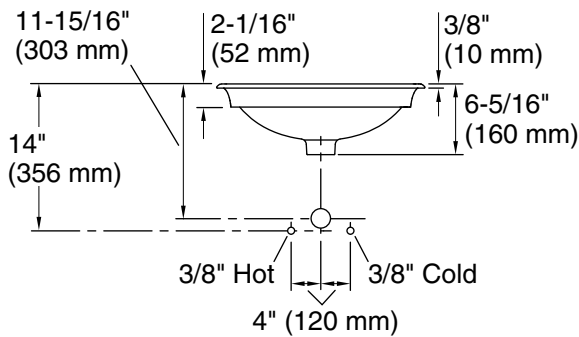

K-5400-BL

Technical Information

All product dimensions are nominal.

- Bowl configuration: Single
- Installation: Vessel
- Bowl area (Only):
 - Length: 17-1/2" (445 mm)
 - Width: 14-3/4" (375 mm)
 - Bowl depth: 4-9/16" (116 mm)
 - With overflow: Yes
 - Water depth: 2-15/16" (74 mm)
- Drain hole: 1-3/4" (44 mm)
- Template: 1222632-7, required, included
1222632-7, required, included
1222632-7, required, included