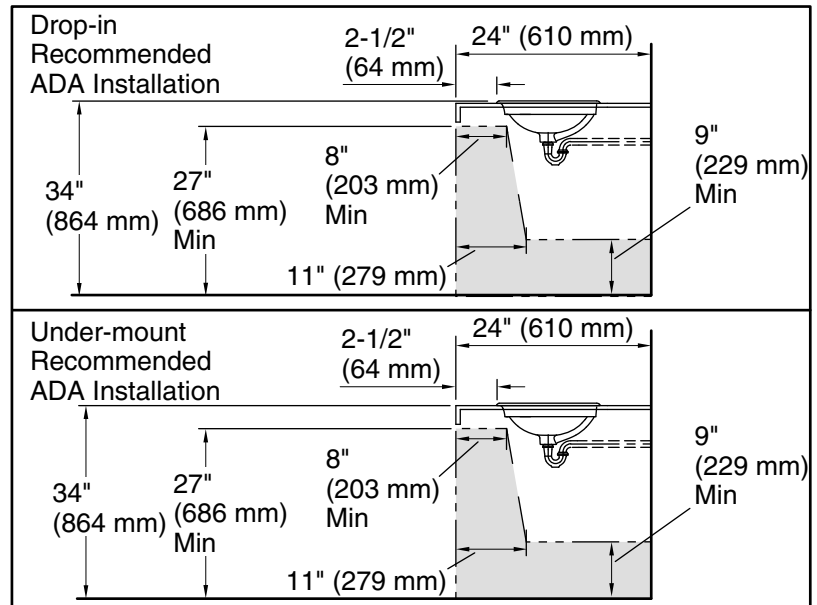

K-5400-BL

Technical Information

All product dimensions are nominal.

- Bowl configuration: Single
- Installation: Vessel
- Bowl area (Only):
 - Length: 17-1/2" (445 mm)
 - Width: 14-3/4" (375 mm)
 - Bowl depth: 4-9/16" (116 mm)
 - With overflow: Yes
 - Water depth: 2-15/16" (74 mm)
- Drain hole: 1-3/4" (44 mm)
- Template: 1222632-7, required, included
1222632-7, required, included
1222632-7, required, included