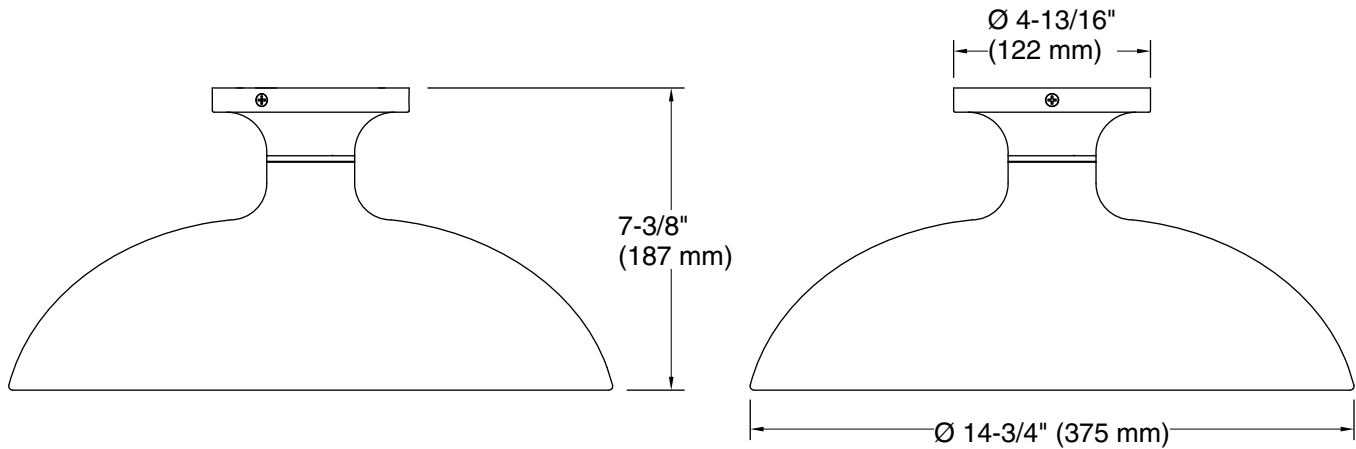

Required Electrical Service

One circuit required.

120 V, 60 Hz

Technical Information

All product dimensions are nominal.

Material: Steel, Aluminum, Glass

Number of Lights: 1

Lighting Type: Socket-based

Socket Type: E-26 Medium

Number of Shades: 1

Shade Type: Glass - clear