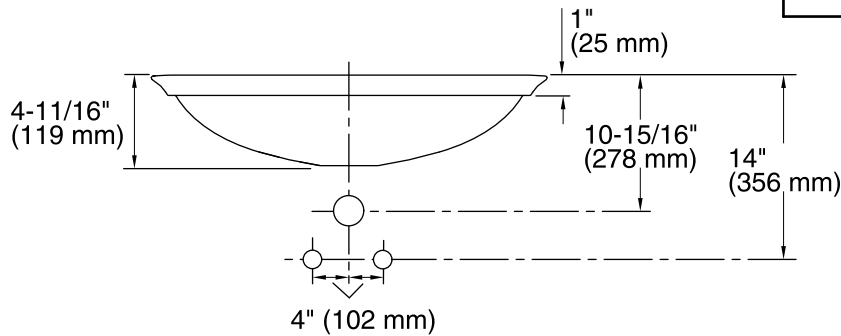

Color	Code	Description
-------	------	-------------

	B11	Ice
--	-----	-----

Technical Information

All product dimensions are nominal.

Installation: Vessel

Template: 1190263-7, not required, included

Notes

Install this product according to the installation instructions.