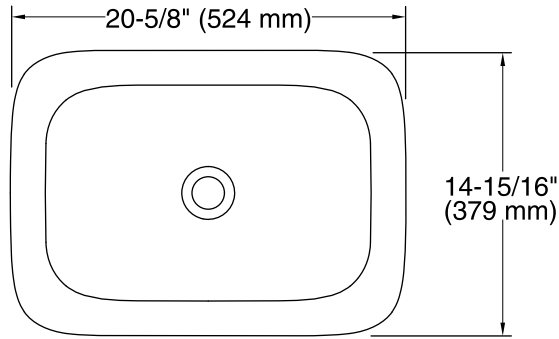

Color	Code	Description
-------	------	-------------

	B11	Ice
--	-----	-----

Technical Information

All product dimensions are nominal.

Installation: Vessel

Template: 1190263-7, not required, included

Notes

Install this product according to the installation instructions.