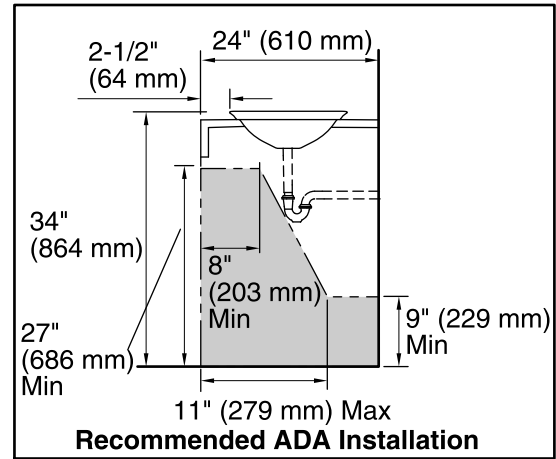

Color	Code	Description
-------	------	-------------

	B11	Ice
--	-----	-----

Technical Information

All product dimensions are nominal.

Installation: Vessel

Template: 1190263-7, not required, included

Notes

Install this product according to the installation instructions.