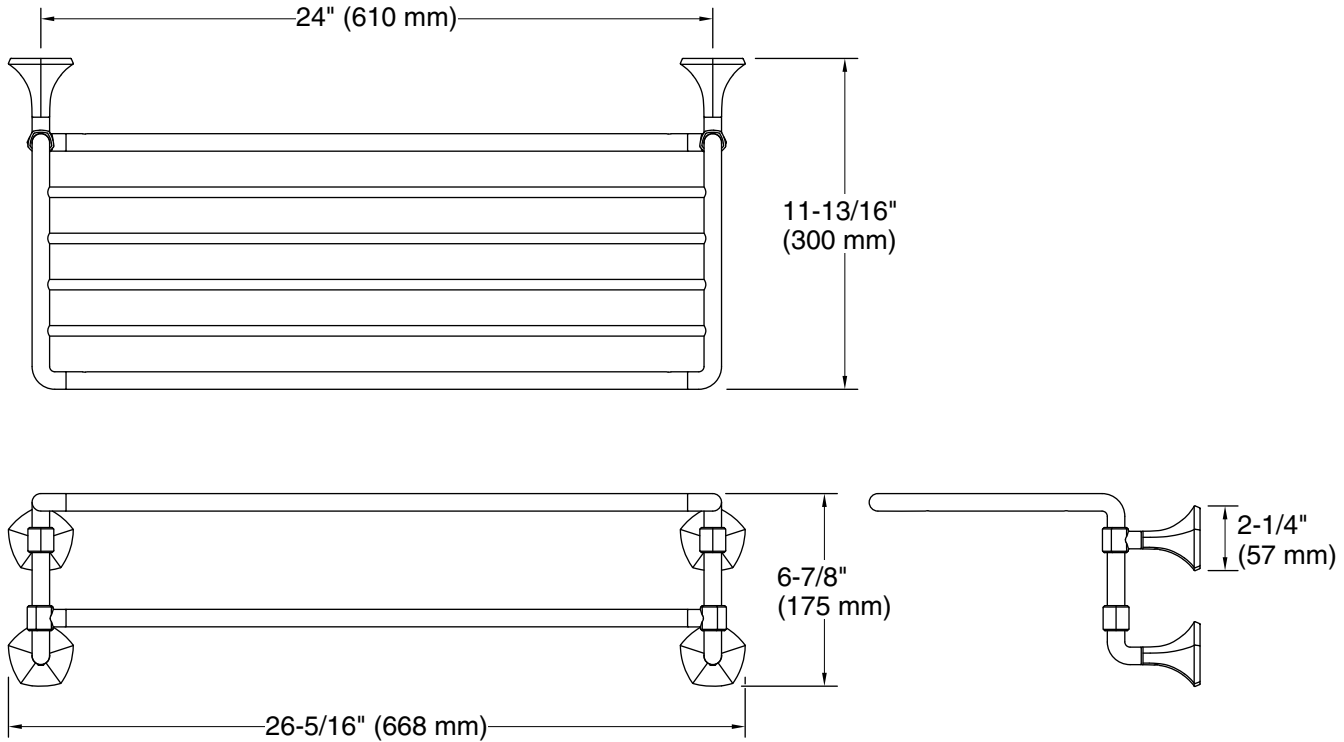

Technical Information

All product dimensions are nominal.

Material: Zinc