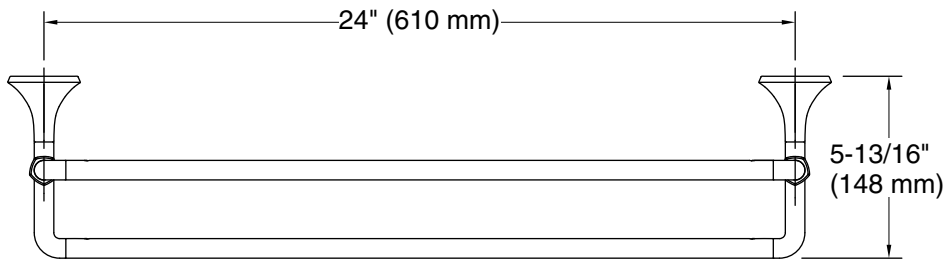

Occasion™

24" double towel bar
K-27062

Features

- Double bar provides additional towel storage.
- Part of the Occasion bathroom faucet and accessory collection.

Material

- KOHLER finishes resist corrosion and tarnishing.
- Premium metal construction for durability and reliability.

Occasion™
24" double towel bar
K-27062

Technical Information

All product dimensions are nominal.

Material: Zinc