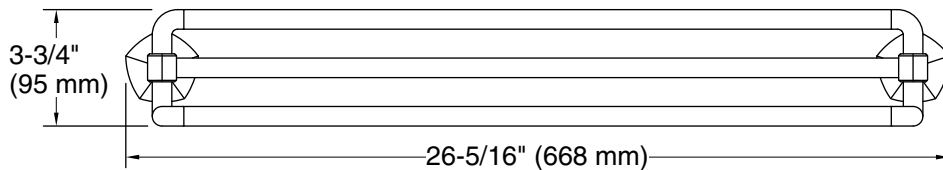

Occasion™

24" double towel bar
K-27062

Features

- Double bar provides additional towel storage.
- Part of the Occasion bathroom faucet and accessory collection.

Material

- KOHLER finishes resist corrosion and tarnishing.
- Premium metal construction for durability and reliability.

Occasion™
24" double towel bar
K-27062

Technical Information

All product dimensions are nominal.

Material: Zinc