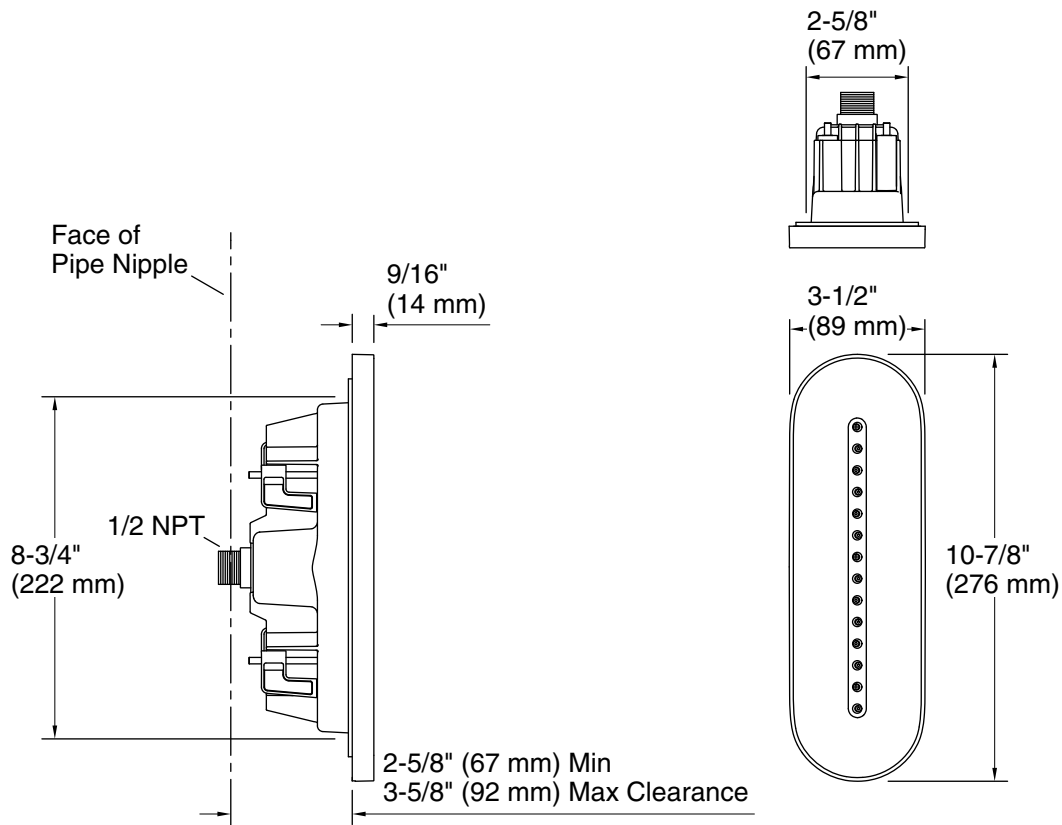

Features

- Oblong single-function linear body spray delivers 14 twirling Deep Massage streams, targeting sore muscles to ease away aches and pains
- MasterClean™ sprayface features an easy-to-clean surface that withstands mineral buildup
- Low-profile design complements any decor
- 2.5 gpm (9.5 lpm) maximum flow rate at 45 psi (3.1 bar)
- 1/2" NPT connection

Material

- Durable material construction
- KOHLER finishes resist corrosion and tarnishing

Installation

- Semi-recessed into wall

Recommended Products/Accessories

K-23723 Faucet cleaner

Codes/Standards

ASME A112.18.1/CSA B125.1
DOE - Energy Policy Act 1992

Technical Information

All product dimensions are nominal.

Drain included: No

Notes

Install this product according to the installation instructions.