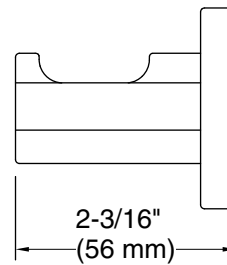

Technical Information

All product dimensions are nominal.

Material: Zinc, Stainless Steel

Notes

Install this product according to the installation instructions.

CAUTION: Risk of personal injury. Do not install these products in any area where they are likely to be used inadvertently as a grab bar or support bar. These products are not designed or intended for use as a grab bar or support bar.