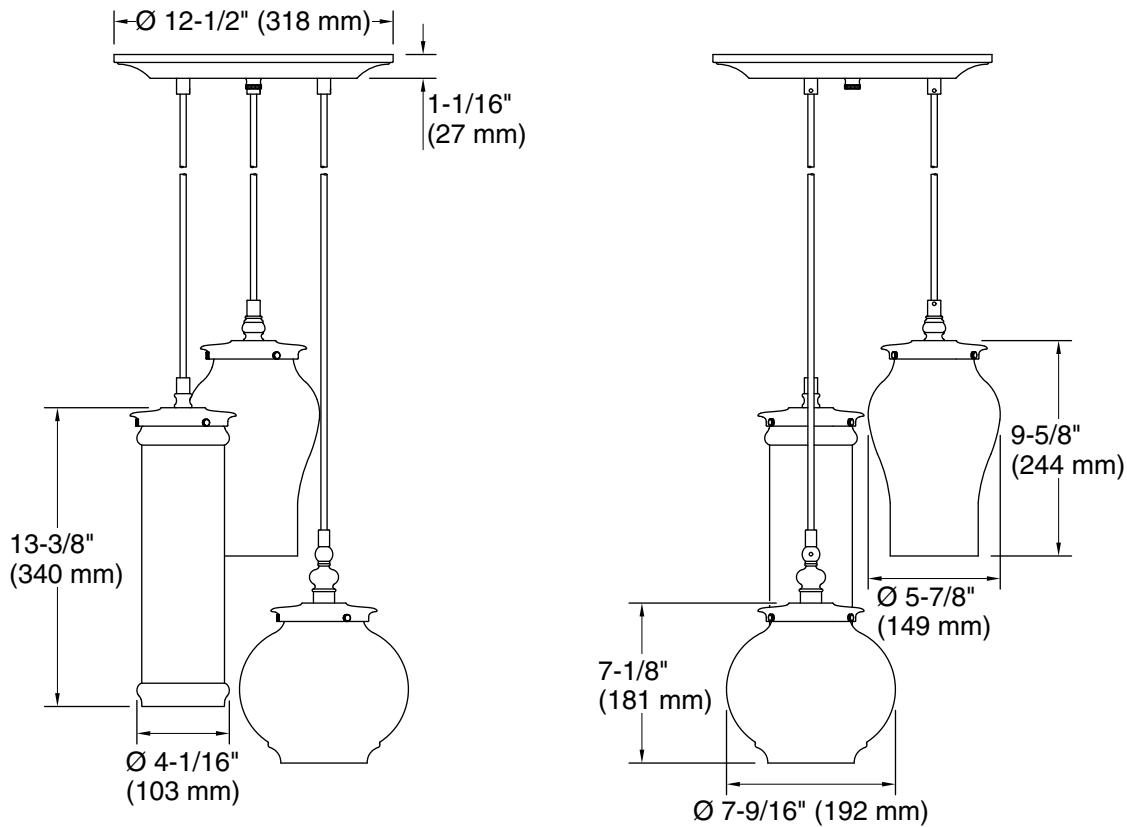

Required Electrical Service

One circuit required.

Lights: 120 V, 60 Hz

Technical Information

All product dimensions are nominal.

Installation Type: Ceiling-mount

Material: Brass

Number of Lights: 3

Lighting Type: Socket-based

Socket Type: E-12 Candelabra

Number of Shades: 3

Shade Type: Glass - clear

Hanging Type: Cord

Height: 32-5/8" (828 mm) - 152-5/8" (3876 mm)

Electrical component rating: Socket Rating: 60 Hz, 60 W, 1350 Lumens, 3000K