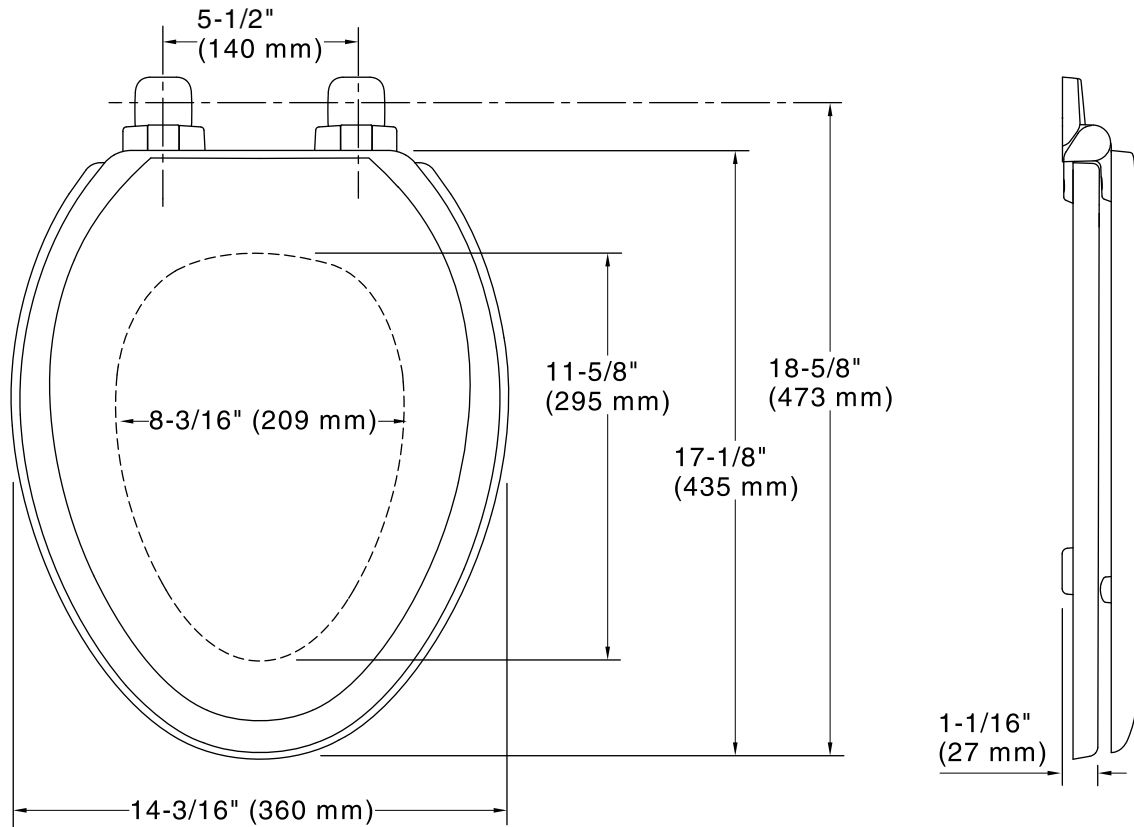

### Technical Information

All product dimensions are nominal.

Seat shape type: Elongated

Seat front type: Closed-front

Seat-mounting holes: 5-1/2" (140 mm)