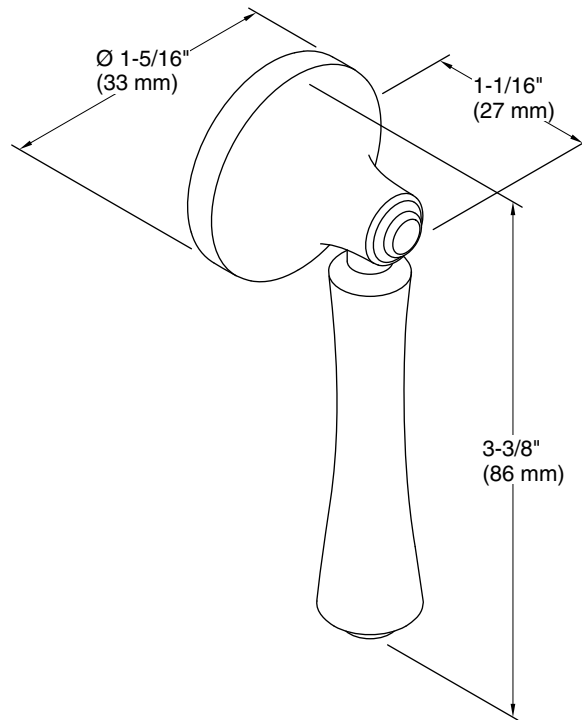

Features

- Left-hand trip lever.
- Premium metal construction for durability.
- KOHLER finishes resist corrosion and tarnish.
- For use with the K-3814 Corbelle toilet.

Codes/Standards

None Applicable

KOHLER® One-Year Limited Warranty

Technical Information

All product dimensions are nominal.

Material: Zinc

Notes

Install this product according to the installation instructions.