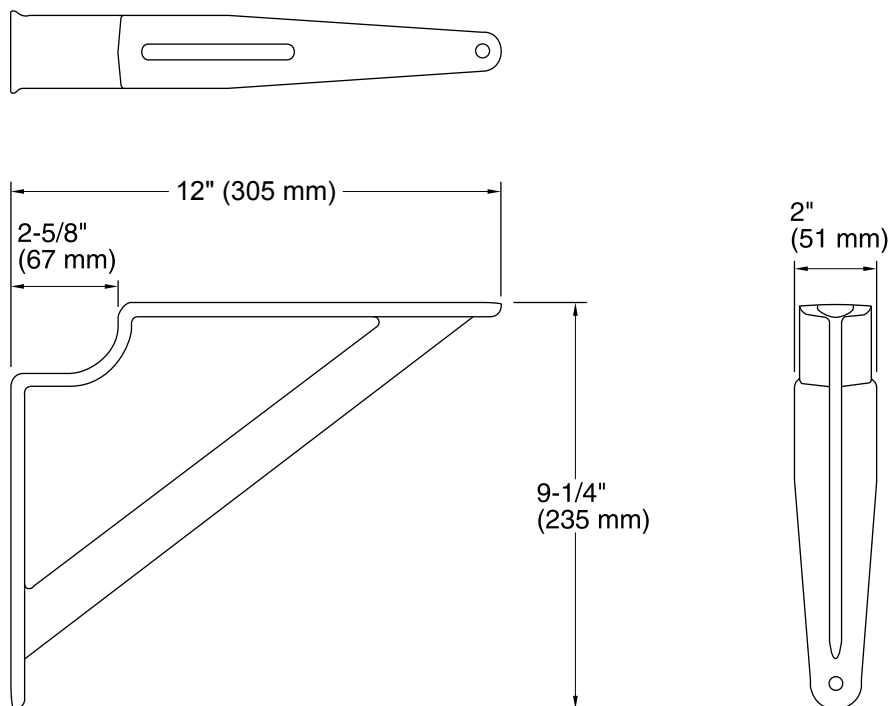

### Features

- Set of two brackets.
- Enameled cast iron construction.
- For use with the K-12643 Greenwich wall-mount sink.

### Technical Information

All product dimensions are nominal.

Material: KOHLER® Enameled Cast Iron