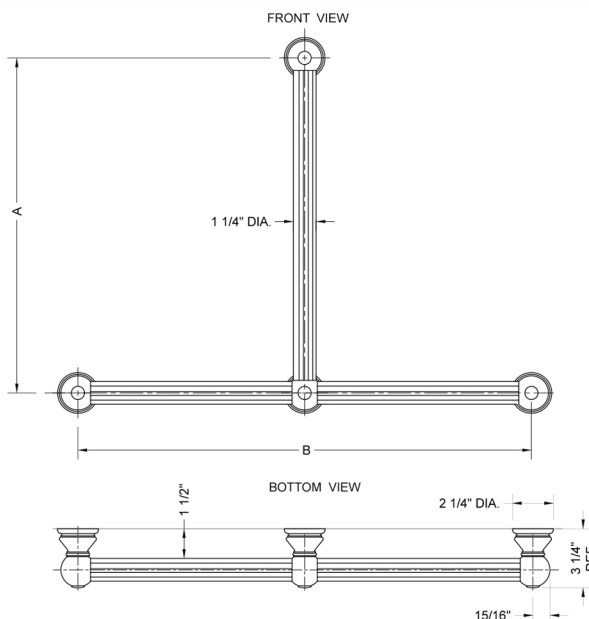

T33 Reeded 32H x 24W T Grab Bar

Model #: T33-32H-24W-

FEATURES:

- ADA compliant when properly installed
- All brass construction, fully polished & plated
- All grab bars can be custom sized. Contact JACLO for pricing & availability
- Optional handshower sliders and toilet paper/wash cloth holders can be added only upon initial order
- Grab bars over 32" REQUIRE a middle post

SPECIFICATION DRAWING:

BRASS LUXURY GRAB BAR			
PART. #	DESCRIPTION	A H	B W
T33-24H-24W	CENTER TO CENTER	24"	24"
T33-24H-32W	CENTER TO CENTER	24"	32"
T33-32H-24W	CENTER TO CENTER	32"	24"
T33-32H-32W	CENTER TO CENTER	32"	32"