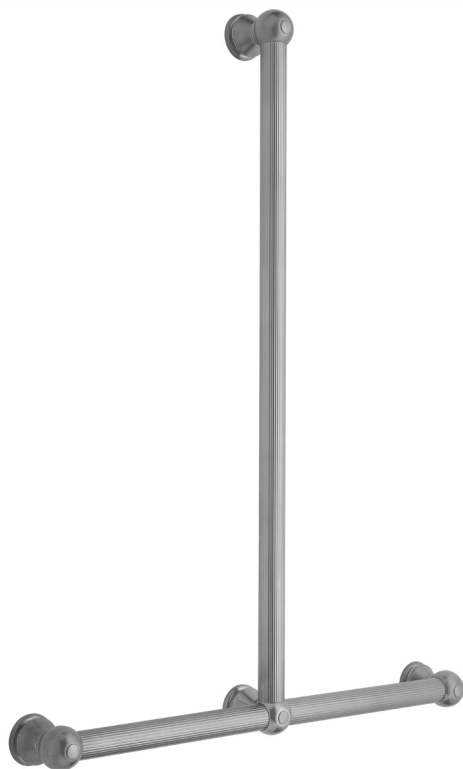

T33 Reeded 32H x 24W T Grab Bar

Model #: T33-32H-24W-

FEATURES:

- ADA compliant when properly installed
- All brass construction, fully polished & plated
- All grab bars can be custom sized. Contact JACLO for pricing & availability
- Optional handshower sliders and toilet paper/wash cloth holders can be added only upon initial order
- Grab bars over 32" REQUIRE a middle post

AVAILABLE FINISHES:

Polished Chrome (PCH)	Satin Chrome (SC)	Bronze Umber (BU)
Satin Nickel (SN)	Pewter (PEW)	Caramel Bronze (CB)
Polished Nickel (PN)	Antique Brass (AB)	Antique Copper (ACU)
Oil-Rubbed Bronze (ORB)	Polished Brass (PB)	Polished Copper (PCU)
Vintage Bronze (VB)	Satin Brass (SB)	Rose Gold (RG)
Matte Black (MBK)	Satin Gold (SG)	Polished Gold (PG)
Black Nickel (BKN)	Bombay Gold (BG)	Jewelers Gold (JG)
Europa Bronze (EB)	White (WH)	Sedona Beige (SDB)
Tristan Brass (TB)	Unlacquered Brass (ULB)	Satin Cooper (SCU)

SPECIFICATION DRAWING:

BRASS LUXURY GRAB BAR			
PART. #	DESCRIPTION	A H	B W
T33-24H-24W	CENTER TO CENTER	24"	24"
T33-24H-32W	CENTER TO CENTER	24"	32"
T33-32H-24W	CENTER TO CENTER	32"	24"
T33-32H-32W	CENTER TO CENTER	32"	32"