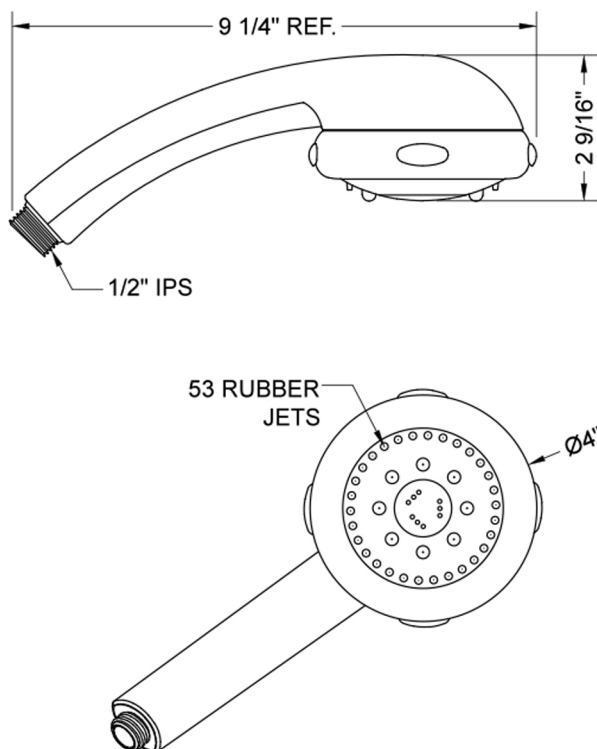

## Frescia II Handshower - 2.0 GPM

Model #: S439-2.0-

### FEATURES:

- 4 function handshower with 4" face
- 1/2" IPS male threads
- Rubber tabs on adjusting ring for easy grip, no slip adjustment of functions
- Available flow rates: 2.5, 2.0, 1.75 & 1.5 GPM

### SPECIFICATION DRAWING: