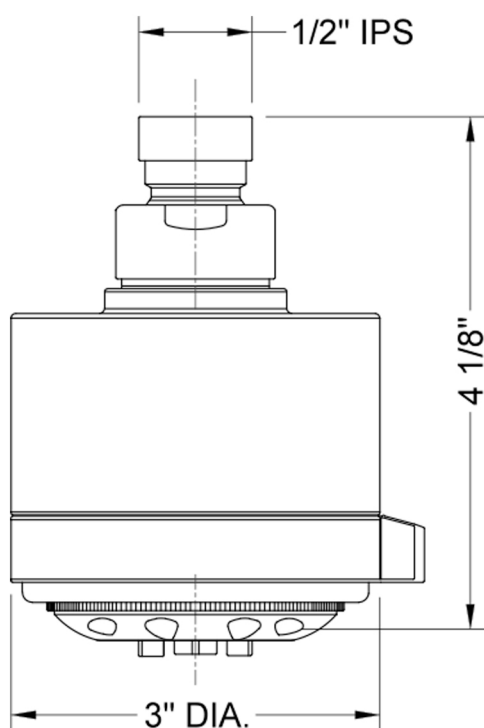

## Cylindrica 5 Power Spray Showerhead - 2.0 GPM

**Model #: S179-2.0-**

### FEATURES:

- 5 function showerhead
- 1/2 male threads
- Tab on adjusting ring allows for easy, adjustment of functions
- Contemporary design

IDEAL FOR LOW WATER PRESSURE

### SPECIFICATION DRAWING: