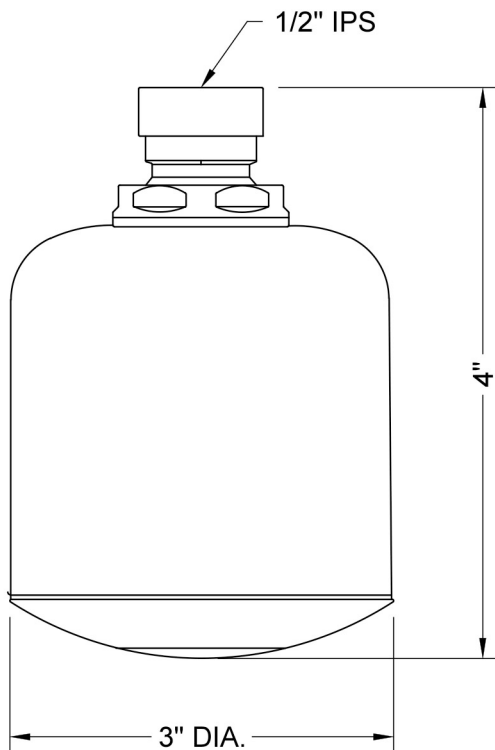

Sierra Showerhead- 1.75 GPM

Model #: S123-1.75-

FEATURES:

- 3 Function showerhead with 3" face
- 1/2" IPS adjustable brass ball joint to adjust angle of showerhead
- Rubber ring for easy grip, no slip adjustment of functions
- Available flow rates: 2.5, 2.0, 1.75 & 1.5 GPM

SPECIFICATION DRAWING:

SPRAY PATTERNS: