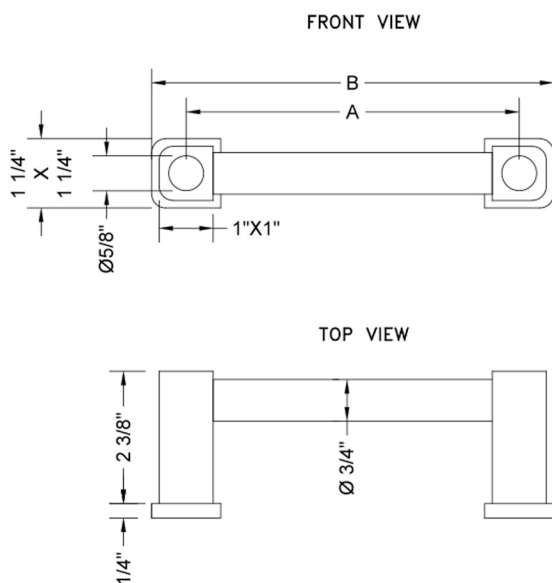

## 18" H80 Contempo Front Mount Shower Door Pull

**Model #: H80-FM-18-**

### FEATURES:

- Can be mounted vertically or horizontally
- Can be used as a towel bar, foot rest, or shaving station when mounted horizontally
- Not to be used as a grab bar
- All brass construction, full polished & plated
- For Glass Installation: Separate mounting kit required (H80-GLSKIT)
- Custom sizes available- Contact JACLO for pricing & availability

### SPECIFICATION DRAWING:

CONTEMPO FRONT MOUNT DOOR HANDLES			
PART. #	SPECIFICS	A	B
H80-FM-06-XXX	6" C TO C	6"	7 1/2"
H80-FM-08-XXX	8" C TO C	8"	9 1/2"
H80-FM-12-XXX	12" C TO C	12"	13 1/2"
H80-FM-16-XXX	16" C TO C	16"	17 1/2"
H80-FM-18-XXX	18" C TO C	18"	19 1/2"
H80-FM-24-XXX	24" C TO C	24"	25 1/2"
H80-FM-32-XXX	32" C TO C	32"	33 1/2"