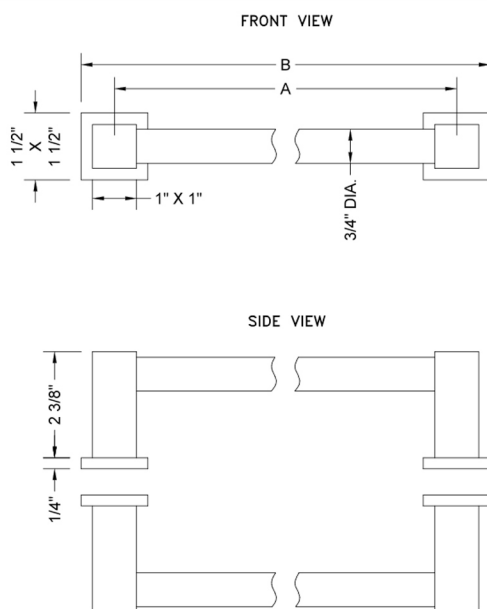

18" Cubix® H42 Back to Back Shower Door Pull

Model #: H42-BB-18-

FEATURES:

- Can be mounted vertically or horizontally
- Can be used as a towel bar when mounted horizontally
- Not to be used as a grab bar
- All brass construction, full polished & plated
- Includes rubber gaskets for glass door installation
- Custom sizes available- Contact JACLO for pricing & availability

SPECIFICATION DRAWING:

CUBIX® BACK TO BACK DOOR PULL			
PART. #	SPECIFICS	A	B
H42-BB-	6" CENTER TO CENTER	6"	7 1/2"
H42-BB-08	8" CENTER TO CENTER	8"	9 1/2"
H42-BB-12	12" CENTER TO CENTER	12"	13 1/2"
H42-BB-16	16" CENTER TO CENTER	16"	17 1/2"
H42-BB-18	18" CENTER TO CENTER	18"	19 1/2"
H42-BB-24	24" CENTER TO CENTER	24"	25 1/2"
H42-BB-32	32" CENTER TO CENTER	32"	33 1/2"