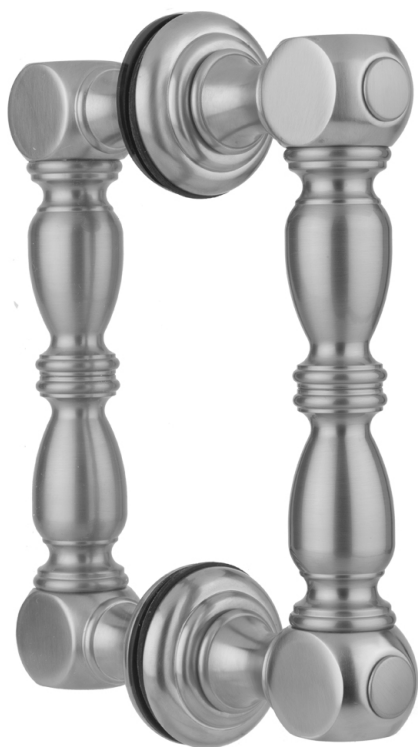

6" H2O Back to Back Shower Door Pull wth Finials

Model #: H20-BB-

FEATURES:

- Can be mounted vertically or horizontally
- Can be used as a towel bar when mounted horizontally
- Not to be used as a grab bar
- All brass construction, full polished & plated
- Includes rubber gaskets for glass door installation
- Custom sizes available- Contact JACLO for pricing & availability

AVAILABLE FINISHES:

Polished Chrome (PCH)	Satin Chrome (SC)	Bronze Umber (BU)
Satin Nickel (SN)	Pewter (PEW)	Caramel Bronze (CB)
Polished Nickel (PN)	Antique Brass (AB)	Antique Copper (ACU)
Oil-Rubbed Bronze (ORB)	Polished Brass (PB)	Polished Copper (PCU)
Vintage Bronze (VB)	Satin Brass (SB)	Rose Gold (RG)
Matte Black (MBK)	Satin Gold (SG)	Polished Gold (PG)
Black Nickel (BKN)	Bombay Gold (BG)	Jewelers Gold (JG)
Europa Bronze (EB)	White (WH)	Sedona Beige (SDB)
Tristan Brass (TB)	Unlacquered Brass (ULB)	Satin Cooper (SCU)