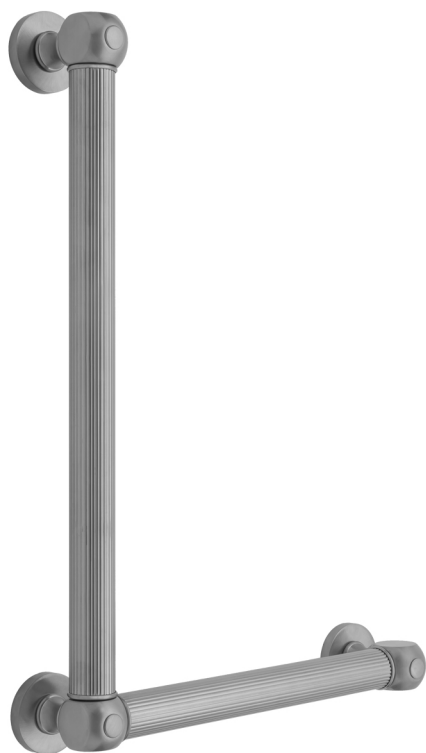

G71 32H x 16W 90° Right Hand Grab Bar

Model #: **G71-32H-16W-RH-**

FEATURES:

- ADA compliant when properly installed
- All brass construction, fully polished & plated
- All grab bars can be custom sized. Contact JACLO for pricing & availability
- Optional handshower sliders and toilet paper/wash cloth holders can be added only upon initial order
- Grab bars over 32" REQUIRE a middle post

AVAILABLE FINISHES:

Polished Chrome (PCH)	Satin Chrome (SC)	Bronze Umber (BU)
Satin Nickel (SN)	Pewter (PEW)	Caramel Bronze (CB)
Polished Nickel (PN)	Antique Brass (AB)	Antique Copper (ACU)
Oil-Rubbed Bronze (ORB)	Polished Brass (PB)	Polished Copper (PCU)
Vintage Bronze (VB)	Satin Brass (SB)	Rose Gold (RG)
Matte Black (MBK)	Satin Gold (SG)	Polished Gold (PG)
Black Nickel (BKN)	Bombay Gold (BG)	Jewelers Gold (JG)
Europa Bronze (EB)	White (WH)	Sedona Beige (SDB)
Tristan Brass (TB)	Unlacquered Brass (ULB)	Satin Cooper (SCU)

SPECIFICATION DRAWING:

BRASS LUXURY GRAB BAR			
PART. #	DESCRIPTION	A H	B W
G71-12H-12W	CENTER TO CENTER	12"	12"
G71-12H-16W	CENTER TO CENTER	12"	16"
G71-12H-24W	CENTER TO CENTER	12"	24"
G71-12H-32W	CENTER TO CENTER	12"	32"
G71-16H-12W	CENTER TO CENTER	16"	12"
G71-16H-16W	CENTER TO CENTER	16"	16"
G71-16H-24W	CENTER TO CENTER	16"	24"
G71-16H-32W	CENTER TO CENTER	16"	32"
G71-24H-12W	CENTER TO CENTER	24"	12"
G71-24H-16W	CENTER TO CENTER	24"	16"
G71-24H-24W	CENTER TO CENTER	24"	24"
G71-24H-32W	CENTER TO CENTER	24"	32"
G71-32H-12W	CENTER TO CENTER	32"	12"
G71-32H-16W	CENTER TO CENTER	32"	16"
G71-32H-24W	CENTER TO CENTER	32"	24"
G71-32H-32W	CENTER TO CENTER	32"	32"