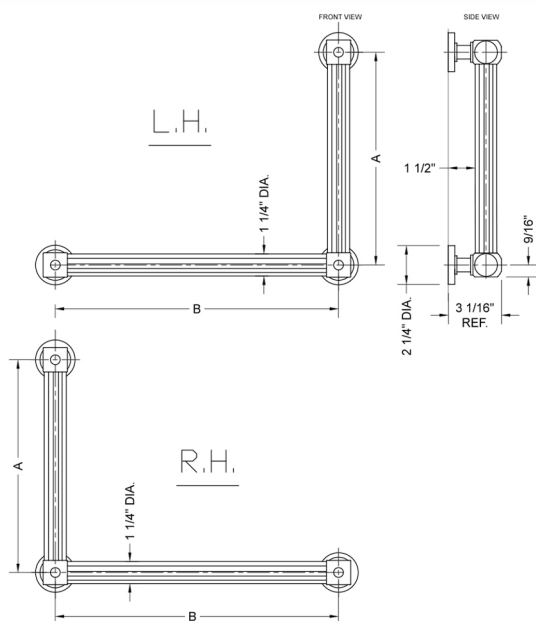

G71 32H x 16W 90° Right Hand Grab Bar

Model #: **G71-32H-16W-RH-**

FEATURES:

- ADA compliant when properly installed
- All brass construction, fully polished & plated
- All grab bars can be custom sized. Contact JACLO for pricing & availability
- Optional handshower sliders and toilet paper/wash cloth holders can be added only upon initial order
- Grab bars over 32" REQUIRE a middle post

SPECIFICATION DRAWING:

BRASS LUXURY GRAB BAR			
PART. #	DESCRIPTION	A H	B W
G71-12H-12W	CENTER TO CENTER	12"	12"
G71-12H-16W	CENTER TO CENTER	12"	16"
G71-12H-24W	CENTER TO CENTER	12"	24"
G71-12H-32W	CENTER TO CENTER	12"	32"
G71-16H-12W	CENTER TO CENTER	16"	12"
G71-16H-16W	CENTER TO CENTER	16"	16"
G71-16H-24W	CENTER TO CENTER	16"	24"
G71-16H-32W	CENTER TO CENTER	16"	32"
G71-24H-12W	CENTER TO CENTER	24"	12"
G71-24H-16W	CENTER TO CENTER	24"	16"
G71-24H-24W	CENTER TO CENTER	24"	24"
G71-24H-32W	CENTER TO CENTER	24"	32"
G71-32H-12W	CENTER TO CENTER	32"	12"
G71-32H-16W	CENTER TO CENTER	32"	16"
G71-32H-24W	CENTER TO CENTER	32"	24"
G71-32H-32W	CENTER TO CENTER	32"	32"