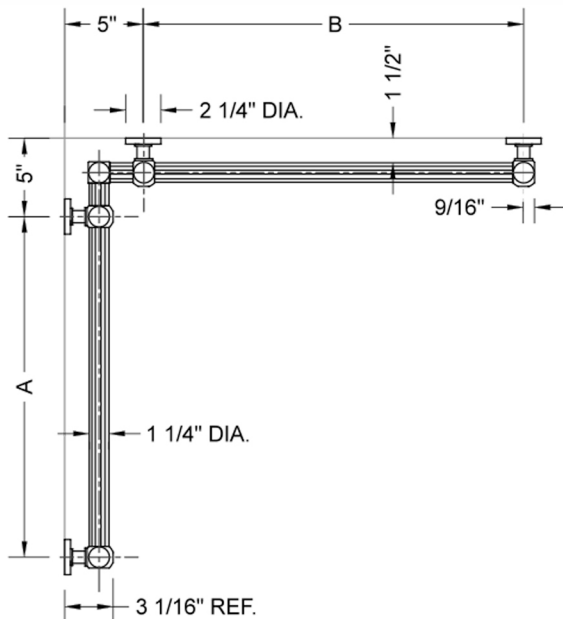

G71 24" x 36" Inside Corner Grab Bar

Model #: G71-24-36-IC-

FEATURES:

- ADA compliant when properly installed
- All brass construction, fully polished & plated
- All grab bars can be custom sized. Contact JACLO for pricing & availability
- Optional handshower sliders and toilet paper/wash cloth holders can be added only upon initial order
- Grab bars over 32" REQUIRE a middle post

SPECIFICATION DRAWING:

| BRASS LUXURY GRAB BAR | | | | | | | |
|-----------------------|----------------|-----|-----|--------------|----------------|-----|-----|
| PART. # | DESCRIPTION | A | B | PART. # | DESCRIPTION | A | B |
| G71-12-12-IC | CENTER OF POST | 12" | 12" | G71-24-36-IC | CENTER OF POST | 24" | 36" |
| G71-12-16-IC | CENTER OF POST | 12" | 16" | G71-24-48-IC | CENTER OF POST | 24" | 48" |
| G71-12-24-IC | CENTER OF POST | 12" | 24" | G71-24-60-IC | CENTER OF POST | 24" | 60" |
| G71-12-32-IC | CENTER OF POST | 12" | 32" | | | | |
| | | | | G71-32-32-IC | CENTER OF POST | 32" | 32" |
| G71-12-36-IC | CENTER OF POST | 12" | 36" | G71-32-36-IC | CENTER OF POST | 32" | 36" |
| G71-12-48-IC | CENTER OF POST | 12" | 48" | G71-32-48-IC | CENTER OF POST | 32" | 48" |
| G71-12-60-IC | CENTER OF POST | 12" | 60" | G71-32-60-IC | CENTER OF POST | 32" | 60" |
| | | | | | | | |
| G71-16-16-IC | CENTER OF POST | 16" | 16" | G71-36-36-IC | CENTER OF POST | 36" | 36" |
| G71-16-24-IC | CENTER OF POST | 16" | 24" | G71-36-48-IC | CENTER OF POST | 36" | 48" |
| G71-16-32-IC | CENTER OF POST | 16" | 32" | G71-36-60-IC | CENTER OF POST | 36" | 60" |
| | | | | | | | |
| G71-16-36-IC | CENTER OF POST | 16" | 36" | G71-48-48-IC | CENTER OF POST | 48" | 48" |
| G71-16-48-IC | CENTER OF POST | 16" | 48" | G71-48-60-IC | CENTER OF POST | 48" | 60" |
| G71-16-60-IC | CENTER OF POST | 16" | 60" | | | | |
| | | | | G71-60-60-IC | CENTER OF POST | 60" | 60" |
| G71-24-24-IC | CENTER OF POST | 24" | 24" | | | | |
| G71-24-32-IC | CENTER OF POST | 24" | 32" | | | | |