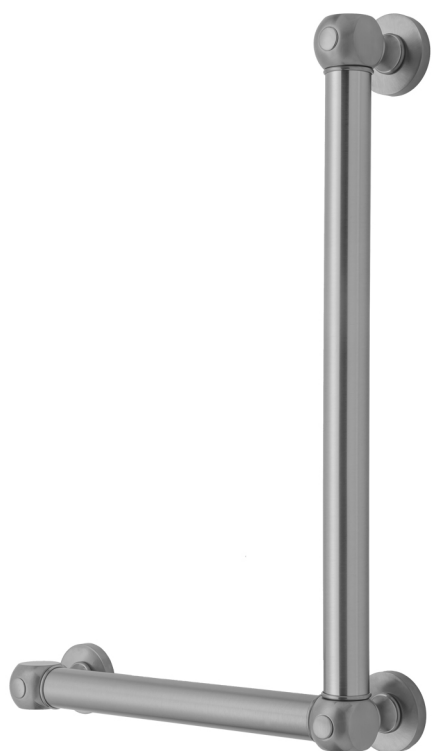

G70 24H x 12W 90° Left Hand Grab Bar

Model #: **G70-24H-12W-LH-**

FEATURES:

- ADA compliant when properly installed
- All brass construction, fully polished & plated
- All grab bars can be custom sized. Contact JACLO for pricing & availability
- Optional handshower sliders and toilet paper/wash cloth holders can be added only upon initial order
- Grab bars over 32" REQUIRE a middle post

AVAILABLE FINISHES:

Polished Chrome (PCH)	Satin Chrome (SC)	Bronze Umber (BU)
Satin Nickel (SN)	Pewter (PEW)	Caramel Bronze (CB)
Polished Nickel (PN)	Antique Brass (AB)	Antique Copper (ACU)
Oil-Rubbed Bronze (ORB)	Polished Brass (PB)	Polished Copper (PCU)
Vintage Bronze (VB)	Satin Brass (SB)	Rose Gold (RG)
Matte Black (MBK)	Satin Gold (SG)	Polished Gold (PG)
Black Nickel (BKN)	Bombay Gold (BG)	Jewelers Gold (JG)
Europa Bronze (EB)	White (WH)	Sedona Beige (SDB)
Tristan Brass (TB)	Unlacquered Brass (ULB)	Satin Cooper (SCU)

SPECIFICATION DRAWING:

BRASS LUXURY GRAB BAR			
PART #	DESCRIPTION	A H	B W
G70-12H-12W	CENTER TO CENTER	12"	12"
G70-12H-16W	CENTER TO CENTER	12"	16"
G70-12H-24W	CENTER TO CENTER	12"	24"
G70-12H-32W	CENTER TO CENTER	12"	32"
G70-16H-12W	CENTER TO CENTER	16"	12"
G70-16H-16W	CENTER TO CENTER	16"	16"
G70-16H-24W	CENTER TO CENTER	16"	24"
G70-16H-32W	CENTER TO CENTER	16"	32"
G70-24H-12W	CENTER TO CENTER	24"	12"
G70-24H-16W	CENTER TO CENTER	24"	16"
G70-24H-24W	CENTER TO CENTER	24"	24"
G70-24H-32W	CENTER TO CENTER	24"	32"
G70-32H-12W	CENTER TO CENTER	32"	12"
G70-32H-16W	CENTER TO CENTER	32"	16"
G70-32H-24W	CENTER TO CENTER	32"	24"
G70-32H-32W	CENTER TO CENTER	32"	32"