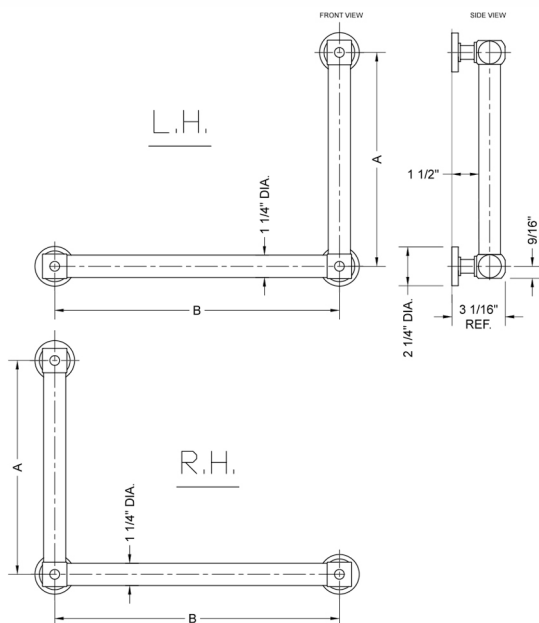

G70 24H x 12W 90° Left Hand Grab Bar

Model #: **G70-24H-12W-LH-**

FEATURES:

- ADA compliant when properly installed
- All brass construction, fully polished & plated
- All grab bars can be custom sized. Contact JACLO for pricing & availability
- Optional handshower sliders and toilet paper/wash cloth holders can be added only upon initial order
- Grab bars over 32" REQUIRE a middle post

SPECIFICATION DRAWING:

BRASS LUXURY GRAB BAR			
PART #	DESCRIPTION	A H	B W
G70-12H-12W	CENTER TO CENTER	12"	12"
G70-12H-16W	CENTER TO CENTER	12"	16"
G70-12H-24W	CENTER TO CENTER	12"	24"
G70-12H-32W	CENTER TO CENTER	12"	32"
G70-16H-12W	CENTER TO CENTER	16"	12"
G70-16H-16W	CENTER TO CENTER	16"	16"
G70-16H-24W	CENTER TO CENTER	16"	24"
G70-16H-32W	CENTER TO CENTER	16"	32"
G70-24H-12W	CENTER TO CENTER	24"	12"
G70-24H-16W	CENTER TO CENTER	24"	16"
G70-24H-24W	CENTER TO CENTER	24"	24"
G70-24H-32W	CENTER TO CENTER	24"	32"
G70-32H-12W	CENTER TO CENTER	32"	12"
G70-32H-16W	CENTER TO CENTER	32"	16"
G70-32H-24W	CENTER TO CENTER	32"	24"
G70-32H-32W	CENTER TO CENTER	32"	32"