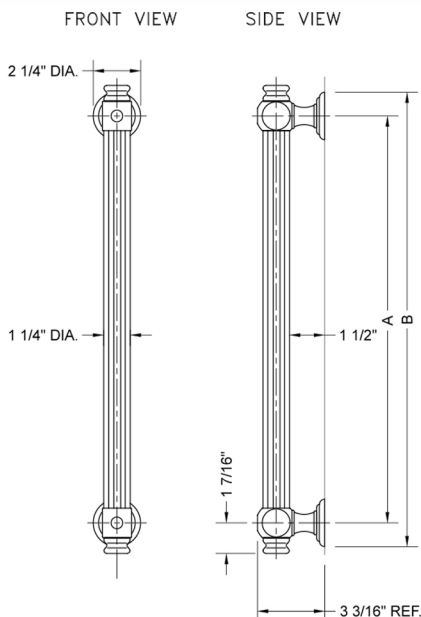

## 18" G61 Straight Grab Bar

Model #: **G61-18-**

### FEATURES:

- ADA compliant when properly installed
- All brass construction, fully polished & plated
- All grab bars can be custom sized. Contact JACLO for pricing & availability
- Optional handshower sliders and toilet paper/wash cloth holders can be added only upon initial order
- Grab bars over 32" REQUIRE a middle post

### SPECIFICATION DRAWING:

BRASS LUXURY GRAB BAR			
PART. #	DESCRIPTION	A	B
G61-12-XX	12" CENTER TO CENTER	12"	14 1/4"
G61-16-XX	16" CENTER TO CENTER	16"	18 1/4"
G61-18-XX	18" CENTER TO CENTER	18"	20 1/4"
G61-24-XX	24" CENTER TO CENTER	24"	24 1/4"
G61-32-XX	32" CENTER TO CENTER	32"	34 1/4"
*NOTE: GRAB BARS OVER 32" REQUIRE A MIDDLE POST			
G61-36-XX	36" CENTER TO CENTER	36"	38 1/4"
G61-42-XX	42" CENTER TO CENTER	42"	44 1/4"
G61-48-XX	48" CENTER TO CENTER	48"	50 1/4"
G61-60-XX	60" CENTER TO CENTER	60"	62 1/4"