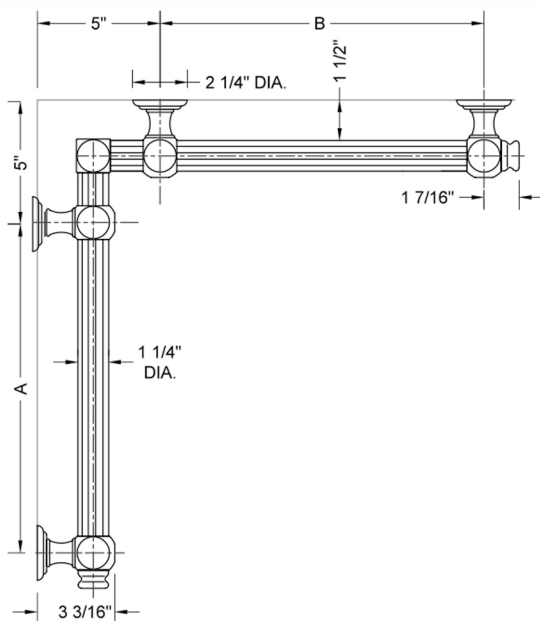

G61 12" x 24" Inside Corner Grab Bar

Model #: G61-12-24-IC-

FEATURES:

- ADA compliant when properly installed
- All brass construction, fully polished & plated
- All grab bars can be custom sized. Contact JACLO for pricing & availability
- Optional handshower sliders and toilet paper/wash cloth holders can be added only upon initial order
- Grab bars over 32" REQUIRE a middle post

SPECIFICATION DRAWING:

BRASS LUXURY GRAB BAR							
PART. #	DESCRIPTION	A	B	PART. #	DESCRIPTION	A	B
G61-12-12-IC	CENTER OF POST	12"	12"	G61-24-36-IC	CENTER OF POST	24"	36"
G61-12-16-IC	CENTER OF POST	12"	16"	G61-24-48-IC	CENTER OF POST	24"	48"
G61-12-24-IC	CENTER OF POST	12"	24"	G61-24-60-IC	CENTER OF POST	24"	60"
G61-12-32-IC	CENTER OF POST	12"	32"				
G61-12-36-IC	CENTER OF POST	12"	36"	G61-32-32-IC	CENTER OF POST	32"	32"
G61-12-48-IC	CENTER OF POST	12"	48"	G61-32-36-IC	CENTER OF POST	32"	36"
G61-12-60-IC	CENTER OF POST	12"	60"	G61-32-48-IC	CENTER OF POST	32"	48"
				G61-32-60-IC	CENTER OF POST	32"	60"
G61-16-16-IC	CENTER OF POST	16"	16"				
G61-16-24-IC	CENTER OF POST	16"	24"	G61-36-36-IC	CENTER OF POST	36"	36"
G61-16-32-IC	CENTER OF POST	16"	32"	G61-36-48-IC	CENTER OF POST	36"	48"
				G61-36-60-IC	CENTER OF POST	36"	60"
G61-16-36-IC	CENTER OF POST	16"	36"				
G61-16-48-IC	CENTER OF POST	16"	48"	G61-48-48-IC	CENTER OF POST	48"	48"
G61-16-60-IC	CENTER OF POST	16"	60"	G61-48-60-IC	CENTER OF POST	48"	60"
G61-24-24-IC	CENTER OF POST	24"	24"	G61-60-60-IC	CENTER OF POST	60"	60"
G61-24-32-IC	CENTER OF POST	24"	32"				