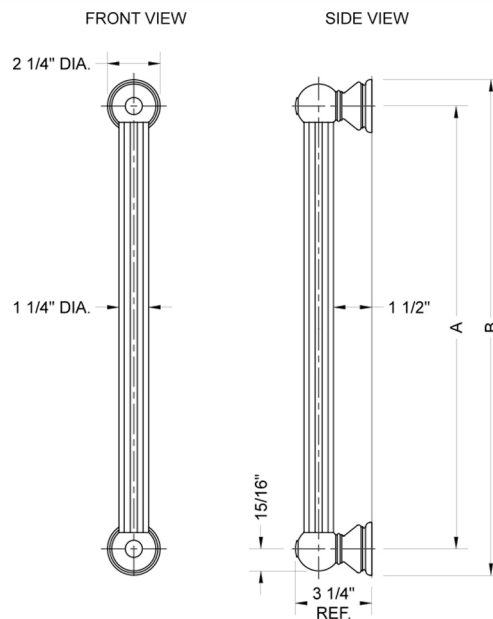

## 42" G33 Straight Grab Bar

Model #: G33-42-

### FEATURES:

- ADA compliant when properly installed
- All brass construction, fully polished & plated
- All grab bars can be custom sized. Contact JACLO for pricing & availability
- Optional handshower sliders and toilet paper/wash cloth holders can be added only upon initial order
- Grab bars over 32" REQUIRE a middle post

### SPECIFICATION DRAWING:

BRASS LUXURY GRAB BAR			
PART. #	DESCRIPTION	A	B
G33-12-XX	12" CENTER TO CENTER	12"	14 1/4"
G33-16-XX	16" CENTER TO CENTER	16"	18 1/4"
G33-18-XX	18" CENTER TO CENTER	18"	20 1/4"
G33-24-XX	24" CENTER TO CENTER	24"	28 1/4"
G33-32-XX	32" CENTER TO CENTER	32"	44 1/4"
*NOTE: GRAB BARS OVER 32" REQUIRE A MIDDLE POST			
G33-36-XX	36" CENTER TO CENTER	36"	38 1/4"
G33-42-XX	42" CENTER TO CENTER	42"	44 1/4"
G33-48-XX	48" CENTER TO CENTER	48"	50 1/4"
G33-60-XX	60" CENTER TO CENTER	60"	62 1/4"