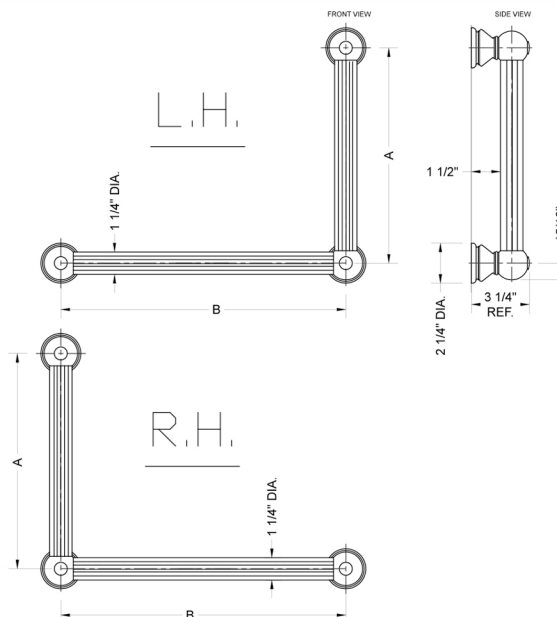

G33 16H x 16W 90° Grab Bar

Model #: **G33-16H-16W-**

FEATURES:

- ADA compliant when properly installed
- All brass construction, fully polished & plated
- All grab bars can be custom sized. Contact JACLO for pricing & availability
- Optional handshower sliders and toilet paper/wash cloth holders can be added only upon initial order
- Grab bars over 32" REQUIRE a middle post

SPECIFICATION DRAWING:

BRASS LUXURY GRAB BAR			
PART. #	DESCRIPTION	A H	B W
G33-12H-12W	CENTER TO CENTER	12"	12"
G33-12H-16W	CENTER TO CENTER	12"	16"
G33-12H-24W	CENTER TO CENTER	12"	24"
G33-12H-32W	CENTER TO CENTER	12"	32"
G33-16H-12W	CENTER TO CENTER	16"	12"
G33-16H-16W	CENTER TO CENTER	16"	16"
G33-16H-24W	CENTER TO CENTER	16"	24"
G33-16H-32W	CENTER TO CENTER	16"	32"
G33-24H-12W	CENTER TO CENTER	24"	12"
G33-24H-16W	CENTER TO CENTER	24"	16"
G33-24H-24W	CENTER TO CENTER	24"	24"
G33-24H-32W	CENTER TO CENTER	24"	32"
G33-32H-12W	CENTER TO CENTER	32"	12"
G33-32H-16W	CENTER TO CENTER	32"	16"
G33-32H-24W	CENTER TO CENTER	32"	24"
G33-32H-32W	CENTER TO CENTER	32"	32"