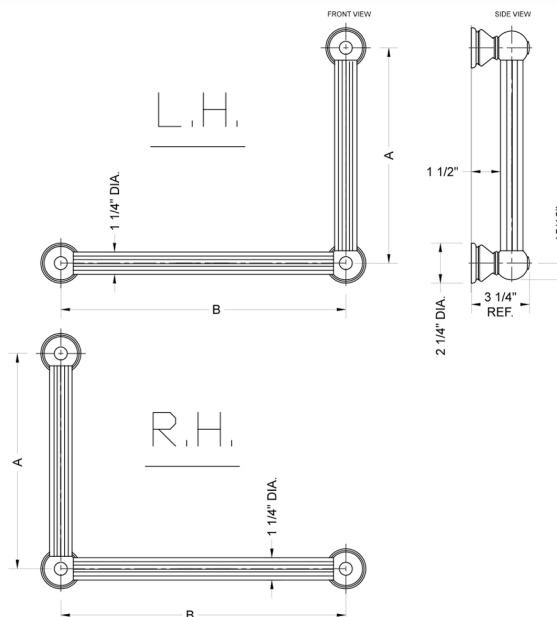

G33 12H x 16W 90° Right Hand Grab Bar

Model #: **G33-12H-16W-RH-**

FEATURES:

- ADA compliant when properly installed
- All brass construction, fully polished & plated
- All grab bars can be custom sized. Contact JACLO for pricing & availability
- Optional handshower sliders and toilet paper/wash cloth holders can be added only upon initial order
- Grab bars over 32" REQUIRE a middle post

SPECIFICATION DRAWING:

BRASS LUXURY GRAB BAR			
PART. #	DESCRIPTION	A H	B W
G33-12H-12W	CENTER TO CENTER	12"	12"
G33-12H-16W	CENTER TO CENTER	12"	16"
G33-12H-24W	CENTER TO CENTER	12"	24"
G33-12H-32W	CENTER TO CENTER	12"	32"
G33-16H-12W	CENTER TO CENTER	16"	12"
G33-16H-16W	CENTER TO CENTER	16"	16"
G33-16H-24W	CENTER TO CENTER	16"	24"
G33-16H-32W	CENTER TO CENTER	16"	32"
G33-24H-12W	CENTER TO CENTER	24"	12"
G33-24H-16W	CENTER TO CENTER	24"	16"
G33-24H-24W	CENTER TO CENTER	24"	24"
G33-24H-32W	CENTER TO CENTER	24"	32"
G33-32H-12W	CENTER TO CENTER	32"	12"
G33-32H-16W	CENTER TO CENTER	32"	16"
G33-32H-24W	CENTER TO CENTER	32"	24"
G33-32H-32W	CENTER TO CENTER	32"	32"