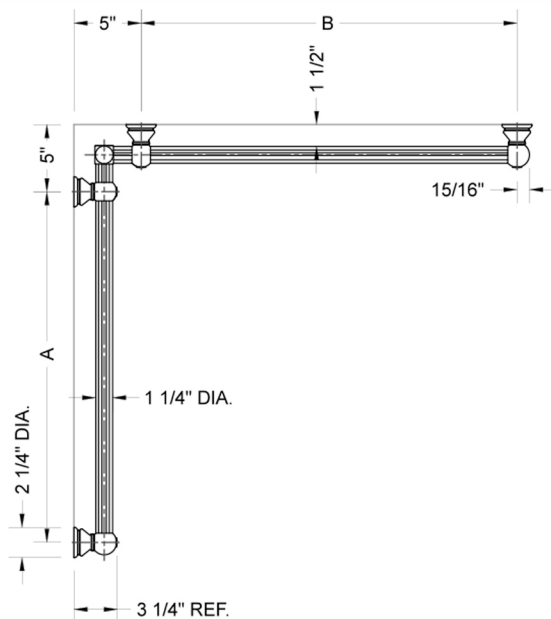

G33 12" x 60" Inside Corner Grab Bar

Model #: G33-12-60-IC-

FEATURES:

- ADA compliant when properly installed
- All brass construction, fully polished & plated
- All grab bars can be custom sized. Contact JACLO for pricing & availability
- Optional handshower sliders and toilet paper/wash cloth holders can be added only upon initial order
- Grab bars over 32" REQUIRE a middle post

SPECIFICATION DRAWING:

BRASS LUXURY GRAB BAR							
PART. #	DESCRIPTION	A	B	PART. #	DESCRIPTION	A	B
G33-12-12-IC	CENTER OF POST	12"	12"	G33-24-36-IC	CENTER OF POST	24"	36"
G33-12-16-IC	CENTER OF POST	12"	16"	G33-24-48-IC	CENTER OF POST	24"	48"
G33-12-24-IC	CENTER OF POST	12"	24"	G33-24-60-IC	CENTER OF POST	24"	60"
G33-12-32-IC	CENTER OF POST	12"	32"				
				G33-32-32-IC	CENTER OF POST	32"	32"
G33-12-36-IC	CENTER OF POST	12"	36"	G33-32-36-IC	CENTER OF POST	32"	36"
G33-12-48-IC	CENTER OF POST	12"	48"	G33-32-48-IC	CENTER OF POST	32"	48"
G33-12-60-IC	CENTER OF POST	12"	60"	G33-32-60-IC	CENTER OF POST	32"	60"
G33-16-16-IC	CENTER OF POST	16"	16"	G33-36-36-IC	CENTER OF POST	36"	36"
G33-16-24-IC	CENTER OF POST	16"	24"	G33-36-48-IC	CENTER OF POST	36"	48"
G33-16-32-IC	CENTER OF POST	16"	32"	G33-36-60-IC	CENTER OF POST	36"	60"
G33-16-36-IC	CENTER OF POST	16"	36"	G33-48-48-IC	CENTER OF POST	48"	48"
G33-16-48-IC	CENTER OF POST	16"	48"	G33-48-60-IC	CENTER OF POST	48"	60"
G33-16-60-IC	CENTER OF POST	16"	60"				
				G33-60-60-IC	CENTER OF POST	60"	60"
G33-24-24-IC	CENTER OF POST	24"	24"				
G33-24-32-IC	CENTER OF POST	24"	32"				